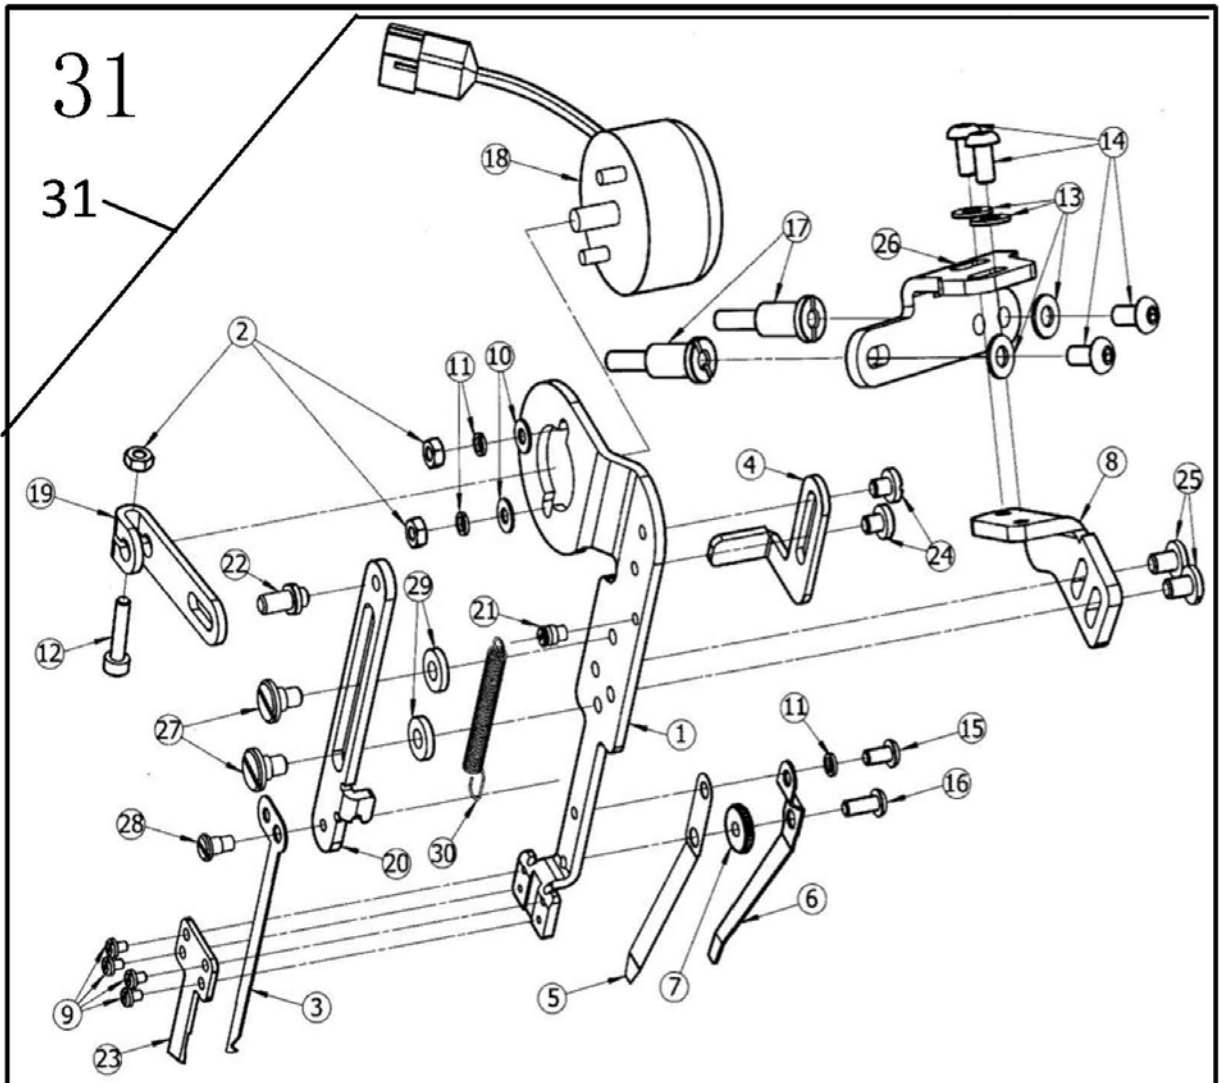

31. ST

NO	CODE	NAME	Qty
1	JINP/W600EST-001	PLATE	1
2	JINGB/T6170-M3-8-FH	NUT	3
3	JINP/W600EST-007	UPPER BLADE	1
4	JINP/W600EST-004	PLATE	1
5	JINKE232	PLATE	1
6	JINKE233	PLATE	1
7	JINP/W600EST-018	NUT	1
8	JINP/W600EST-002	FIXED SEAT	1
9	JINTE527	SCREW	4
10	JINGB/T97. 1-3-140Hv-Zn-B	SHIM	2
11	JINGB/T93-3-65Mn-FH	SHIM	3
12	JINGB/T70. 1-M3X14-12. 9-FH	SCREW	1
13	JINGB/97. 1-4-A140	SHIM	4
14	JINGB/T70. 2-M4X8-12. 9-FH	SCREW	4
15	JINGB/T70. 2-M3X4-10. 9-FH	SCREW	1
16	JINGB/T70. 2-M4X8-10. 9-FH	SCREW	1
17	JINTE1094	SCREW	2
18	JINTE2023	ELECTRNMAGNET	1
19	JINP/W600EST-006	SWING SEAT	1
20	JINP/W600EST-005	SPRING MOUNTING BRACKET	1
21	JINTE1097	SCREW	1
22	JINP/W600EST-011	SCREW	1
23	JINST18	PLATE	1
24	JINTE233	SCREW	2
25	JIN007018A/P	SCREW	2
26	JINP/W600EST-003	FIXING FRAME	1
27	JINTE1098	SCREW	2
28	JINTE1096	SCREW	1
29	JINP/W600EST-019	SHIM	2
30	JINP/W600EST-013	SPRIN	1
31	JINBF31016PJXZZ-2	KNIFE HOLDER ASSASSEMBLY	1