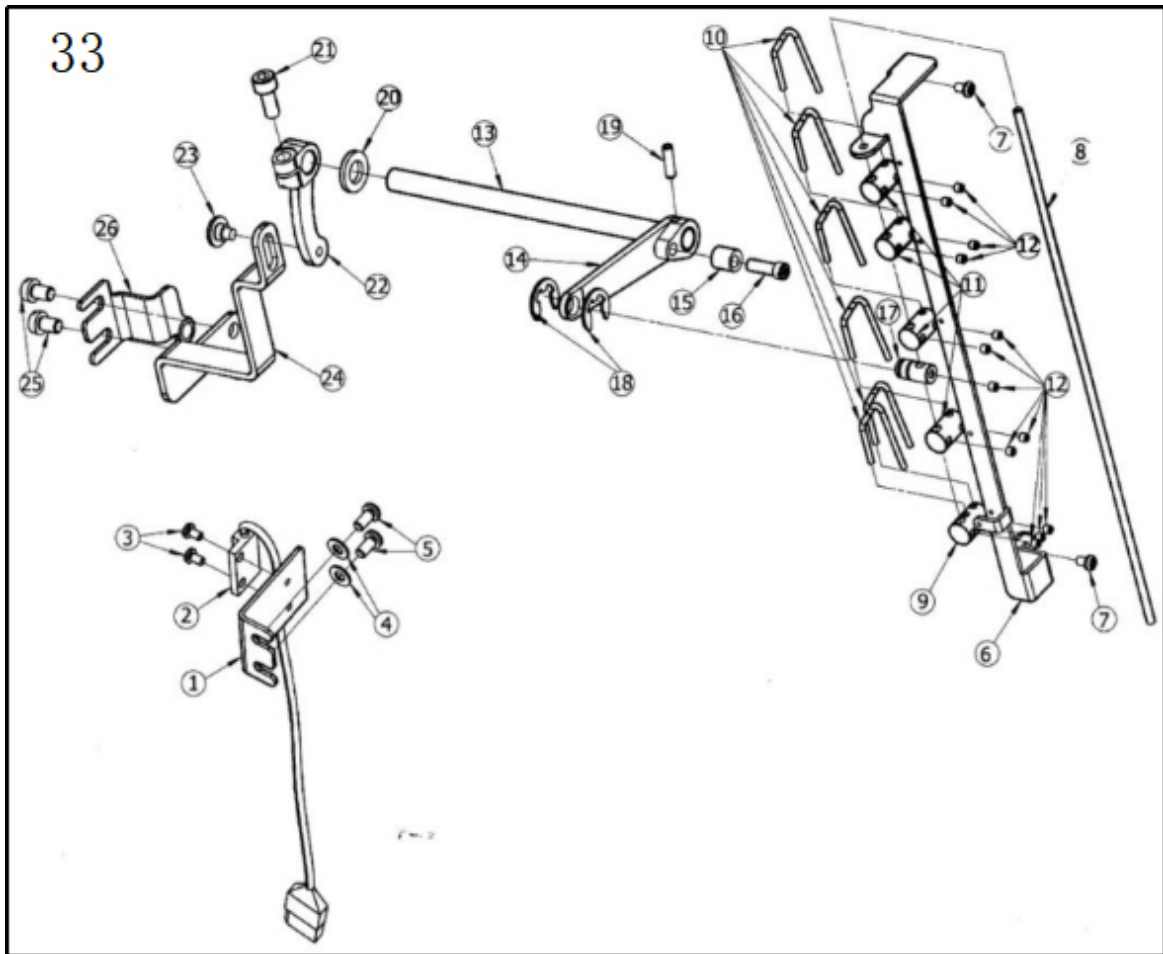

33. TT

NO	CODE	NAME	Qty
1	JINP/W600ETT-001-001	FIXED SEAT	1
2	JINP/W600ETT-001-002	WIRE	1
3	JINSM331	SCREW	2
4	JINGB/T97. 1-4-140HV-Zn-B	SHIM	2
5	JINGB/T823-M4X8-8. 8-FH	SCREW	2
6	JINP/W600ETT-006	WIRE BOARD	1
7	JINGB/T823-M4X5-8. 8-FH	SCREW	2
8	JINP/W600ETT-005-001	TAKE UP POLE	1
9	JINP/W600ETT-005-002	BOTTOM LINE POST	1
10	JINTE1173	LOOSE THE THREAD	6
11	JINP/W600ETT-005-003	LINE COLUMN	4
12	JINGB/T77-M3X3-45H-FH	SCREW	12
13	JINP/W600ETT-009-001	PINE POST	1
14	JINP/W600ETT-009-002	SLACK ROD	1
15	JINP/W600ETT-009-003	BUSHING	1
16	JINTE1175	SCREW	1
17	JINP/W600ETT-009-004	PIPE SOCKET	1
18	JINGB/T896-5-65Mn-FH	SNAP RING	2
19	JINGB/T879. 2-2X12-FH	PIN	1
20	JINP/W600ETT-004	SHIM	1
21	JINGB/T70. 1-M5X12-12. 9-FH	SCREW	1
22	JIN381. 06-03/FS	CRANK	1
23	JINTE1177B	SCREW	1
24	JINP/W600WTT-002	PLATE	1
25	JINGB/T65-M5X8-12. 9-FH	SCREW	2
26	JINP/W600ETT-008	PLATE	1