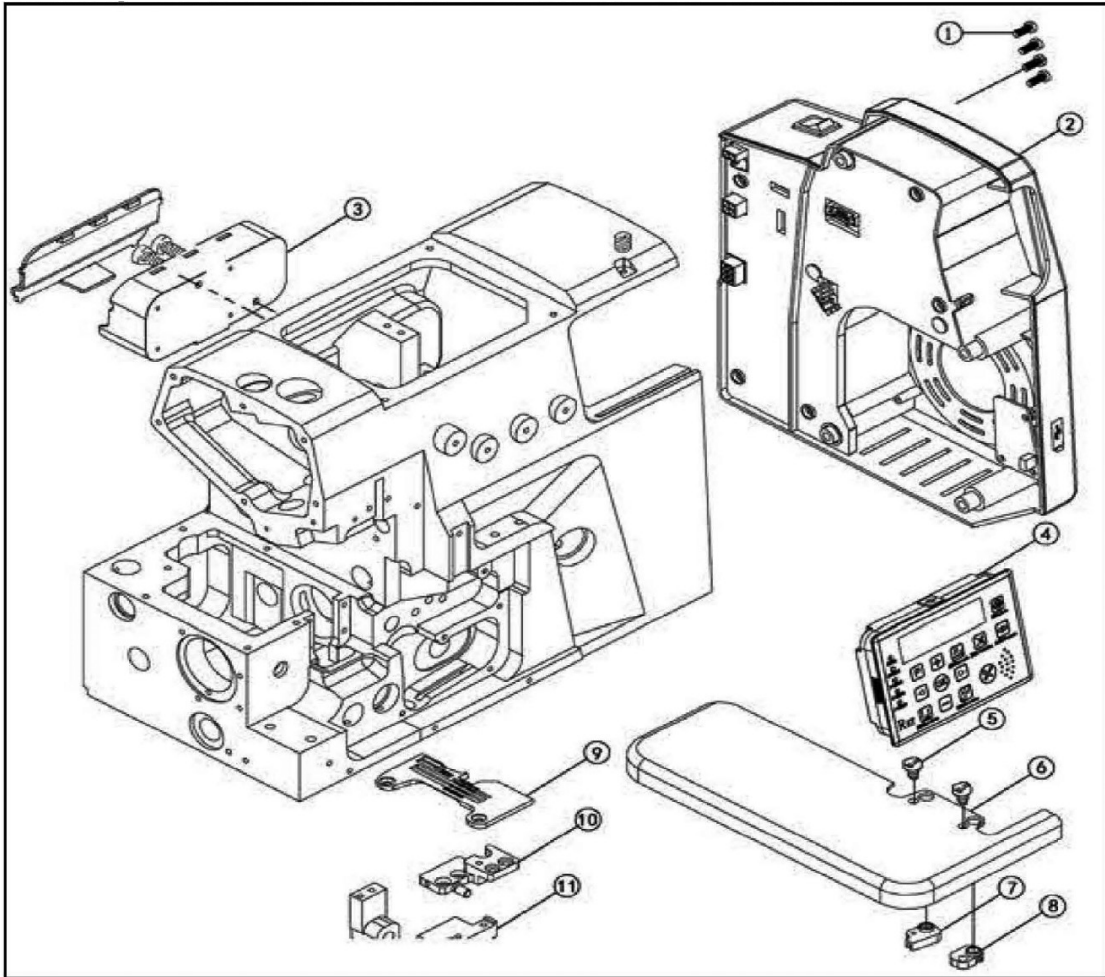

24. Electronic Control Parts (two)

NO.	JIN CODE	NAME	Qty		
			three	four	five
1	JINPFQ50145	Screw	4	4	4
2	JINBFR5TZDK	Controller	1	1	1
3	JINBFR5TZJH	Cover	1	1	1
4	JINBFR5TCZMB	Operation Panel	1	1	1
5	JINBF7007014	Screw	1	1	1
6	JINBF889UT270037	Cloth Plate-UT	1	1	1
7	JINKRXGYZJ	Lower Inductor	1	1	1
8					
9	XXXXXX	Needle Plate-UT	1	1	1
10	JINBF889UT271010	Bracket	1	1	1
11	JINBF889UTDZZJ	Bracket Assembly	1	1	1