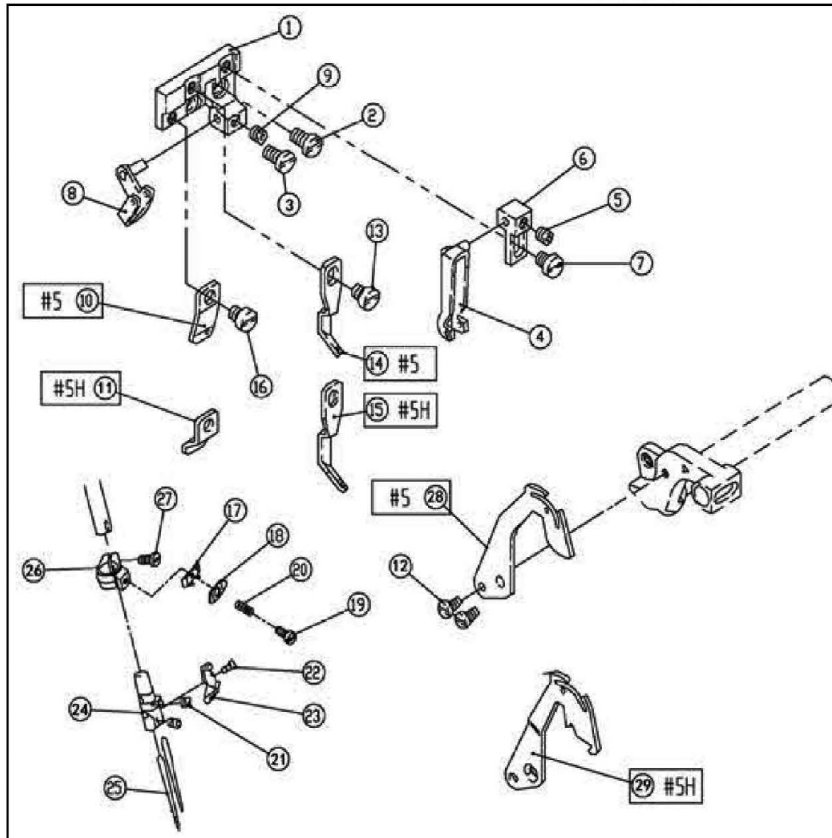

6. Thread Guide and Thread Takeup (five Thread)

NO.	JIN CODE	NAME	Qty		
			three	four	five
1	JINBFX52750211	Bracket	0	0	1
2	JINBF310167082	Screw	0	0	2
3	JINBF310167082	Screw	0	0	2
4	JINBF889275024	Thread Guide	0	0	2
5	JINBF310164543	Screw	0	0	1
6	JINBF889275026	Bracket	0	0	1
7	JINBF8007018	Screw	0	0	1
8	JINBF889275022	Thread Guide	0	0	1
9	JINBF310164543	Screw	0	0	1
10	JINBF889275029	Thread Guide	0	0	1
11	JINBF889T275052A	Thread Guide-H	0	0	1
12	JINBF8007008	Screw	0	0	2
13	JINBF8007018	Screw	0	0	1
14	JINBF889275028	Thread Guide	0	0	1
15	JINBF889275057	Thread Guide-H	0	0	1
16	JINBF8007018	Screw	0	0	1
17	JINBF889275011	Thread Retainer	0	0	1
18	JINBF889275012	Thread Retainer	0	0	1
19	JINBF8897163	Screw	0	0	1
20	JINBF889240326	Spring	0	0	1
21	JINBF310164554	Screw	0	0	1
22	JINBF700SM235	Screw	0	0	1
23	JINBF889275030A	Thread Guide	0	0	1
24	JINBF889277027	Needle Holder Asse	0	0	1
25	JINBF70014JZ	Needle	0	0	2
26	JINBF889271009-92	Ring	0	0	1
27	JINBF8897035	Screw	0	0	1
28	JINBF889275027	Thread Takeup	0	0	1
29	JINBF889275122	Thread Takeup-H	0	0	1