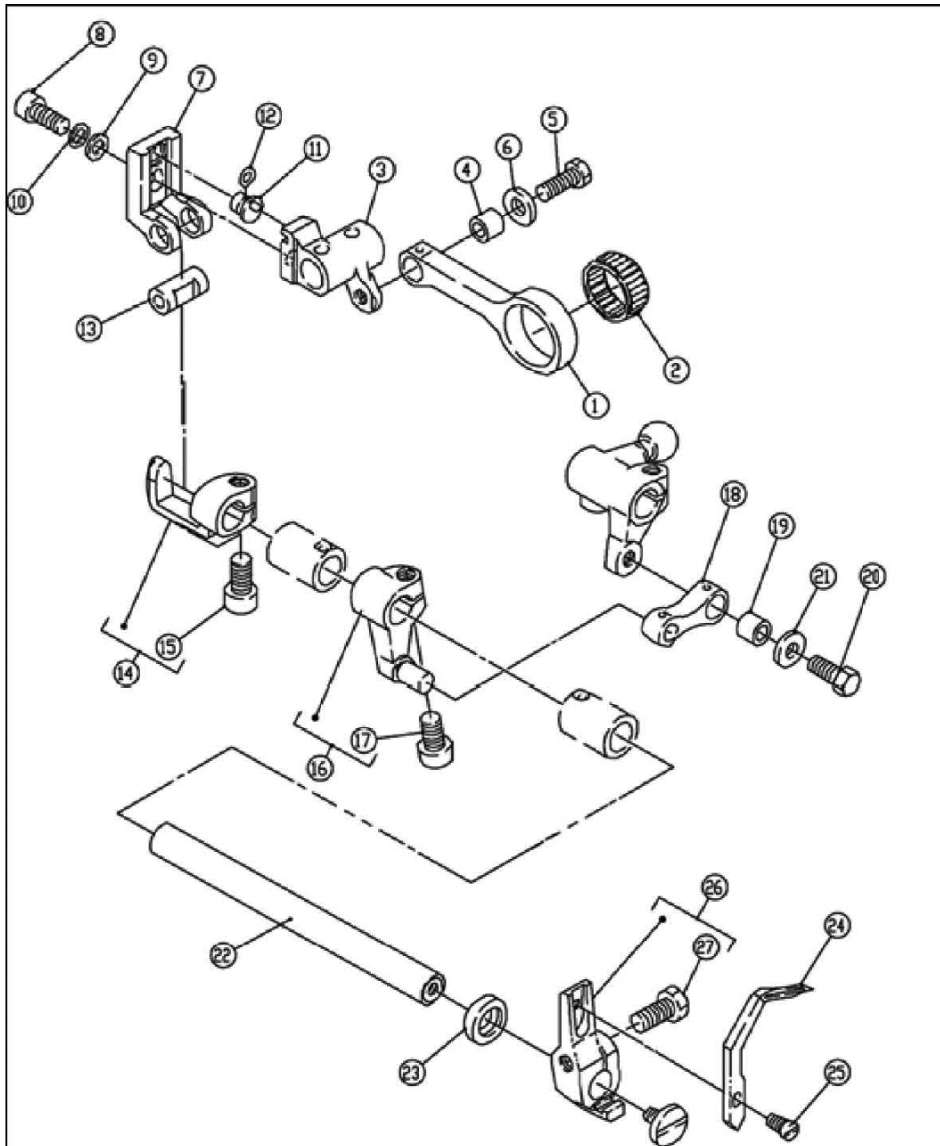

13. Chainstitch Looper Drive Mechanism

NO.	JIN CODE	NAME	Qty		
			three	four	five
1	JINBF889273500	Connection	0	0	1
2	JINBF889205015-20	Needle Bearing	0	0	1
3	JINBF88927350	Crank	0	0	1
4	JINBF889240542	Bushing	0	0	1
5	JINBF8897056	Screw	0	0	1
6	JINBF31016240049	Washer	0	0	1
7	JINBF889273502	Slider	0	0	1
8	JINBF310164531	Screw	0	0	1
9	JINBF800240062	Washer	0	0	1
10	JINBF800303067	Washer	0	0	1
11	JINBF889252515	Pin	0	0	1
12	JINBF889208949	O Ring	0	0	1
13	JINBF800273504	Shaft	0	0	1
14	JINBF889273505-92	Holder	0	0	1
15	JINBF80045331	Screw	0	0	1
16	JINBF889273509	Crank	0	0	1
17	JINBF80045331	Screw	0	0	1
18	JINBF889272517	Link	0	0	1
19	JINBF889240542A	Bushing	0	0	1
20	JINBF8897056	Screw	0	0	1
21	JINBF31016240049	Washer	0	0	1
22	JINBF889273506	Shaft	0	0	1
23	JINBF700M1119	Oil Seal	0	0	1
24	JINBF889277018	Double Chainstich	1	1	1
25	JINBF8897168	Screw	0	0	1
26	JINBF889273510	Looper Holder	0	0	1
27	JINBF700S058	Screw	0	0	1