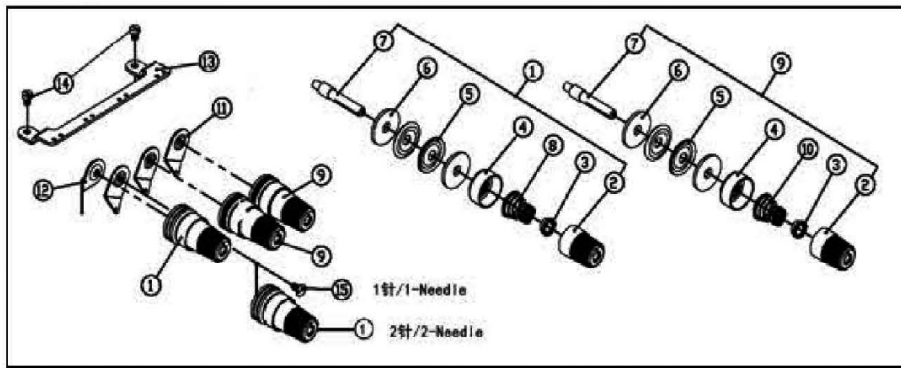

5. Thread Tension Mechanism

NO.	JIN CODE	NAME	Qty		
			three	four	five
1	JINBF8892105291	Thread Tension Com	1	2	2
2	JINBF889208447-UA	Post Nut	3	4	4
3	JINBF889208448	Spring Bushing	3	4	4
4	JINBF889208450	Cup	3	4	4
5	JINBF889210319	Tension Disc	6	8	8
6	JINBF889208449	Felt	3	4	4
7	JINBF8895082	Screw	3	4	4
8	JINBF889201037	Spring	1	2	2
9	JINBF8892105301	Thread Tension Com	2	2	2
10	JINBF889201086	Spring	2	2	2
11	JINKR0511	Coil Holder	1	1	1
12	JINKR0512	Thread Guide	1	1	1
13	JINKR0513	Thread Guide	2	3	3
14	JINBF8007130	Screw M4X7	2	2	2
15	JINBF8894009	Screw	1	0	0