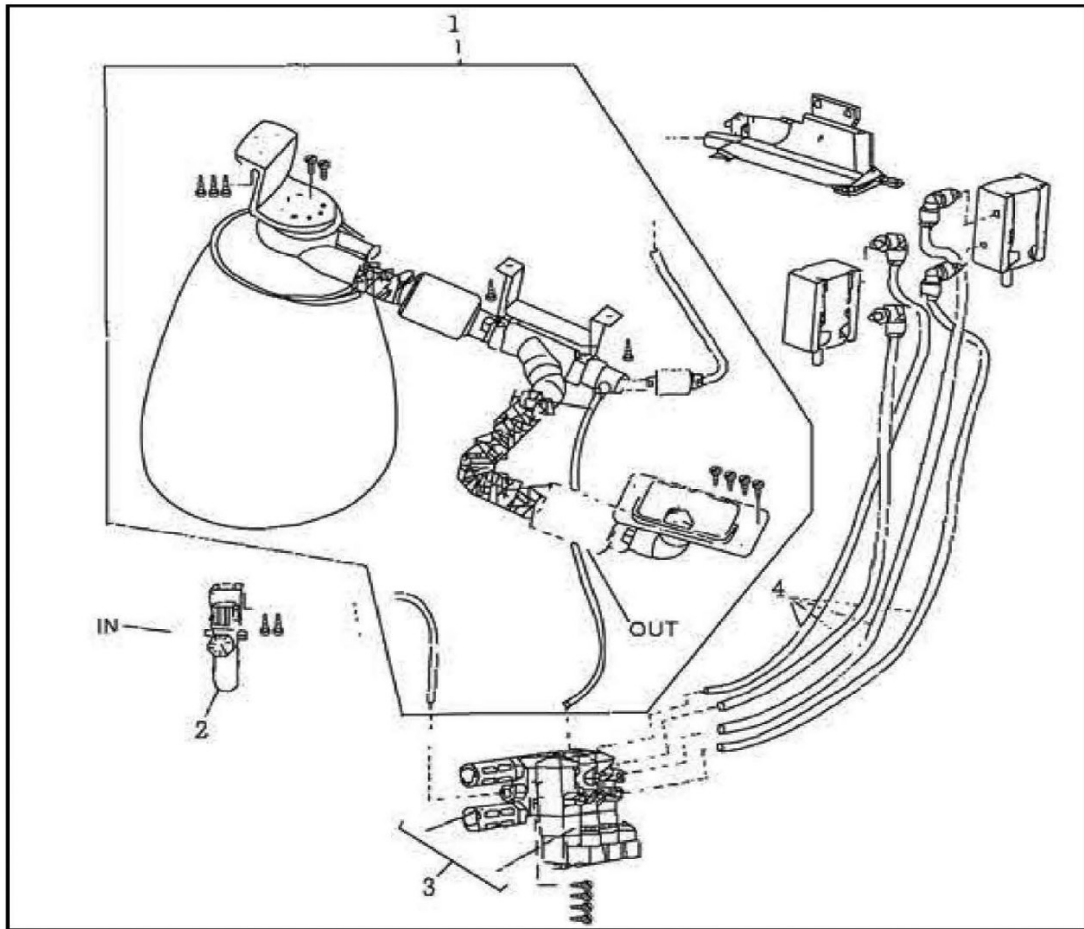

26. Specific Parts

NO.	JIN CODE	NAME	Qty		
			three ether	four ther	five ther
1	JINBF889UT-JCZZ	Dust Collection Device	1	1	1
2	JINBF889YTQ-OFRM	Pressure Gauge	1	1	1
3	JINBF889UTQ-DCF-3	Electromagnetic Valve	1	1	1
4	JINBFPU6	Tube	4	4	4