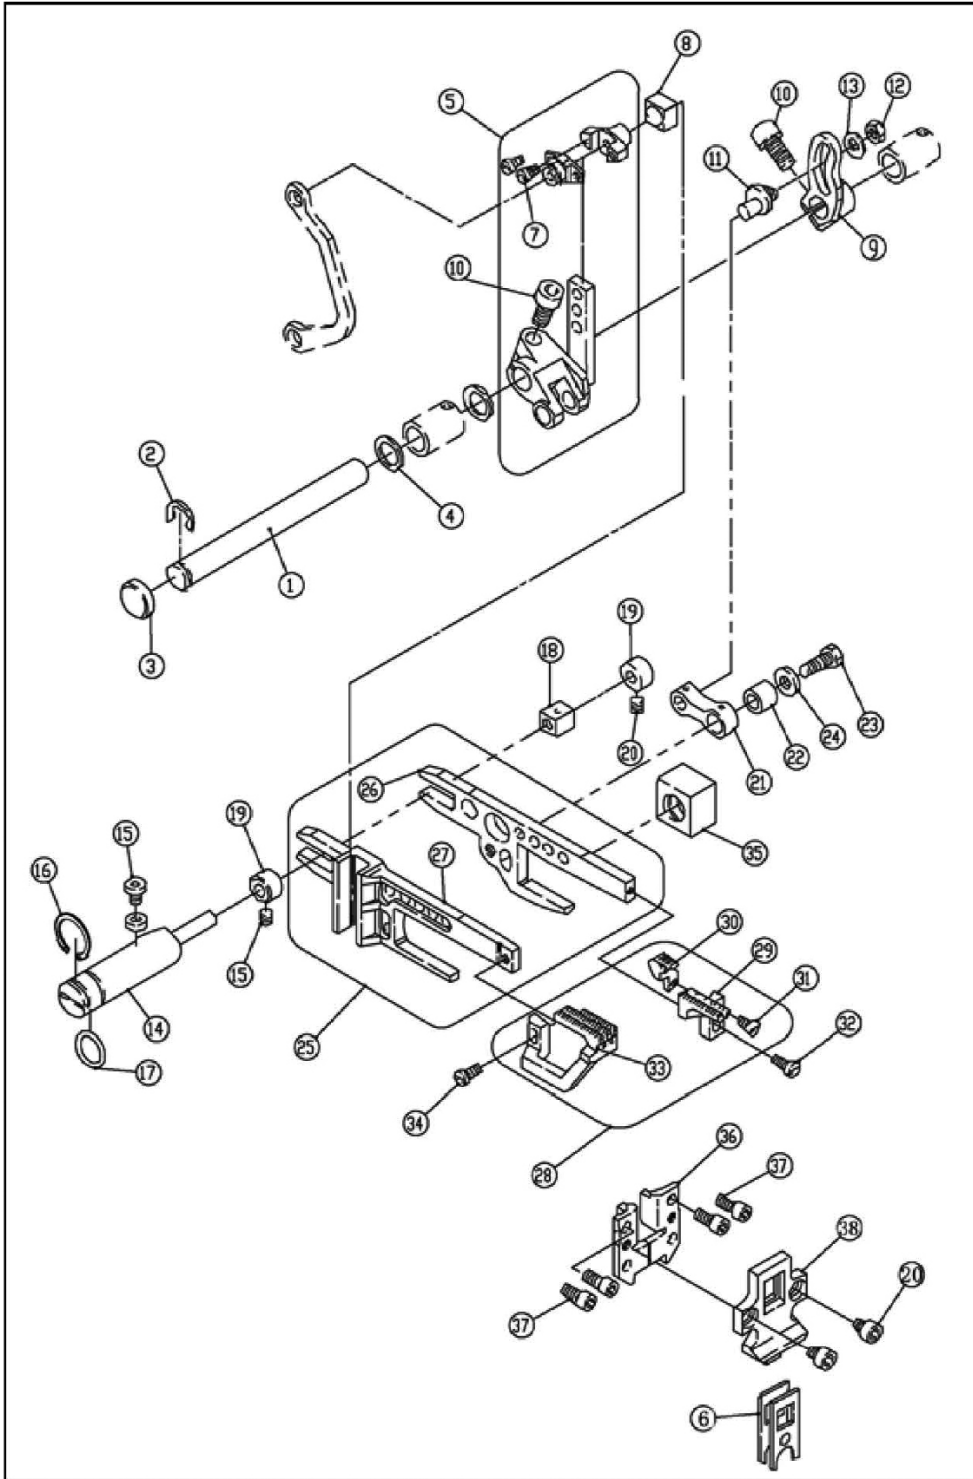

15. Feed Mechanism

NO.	JIN CODE	NAME	Qty		
			three ether	four ther	five ther
1	JINBF889272516	Shaft	1	1	1
2	JINBF31016205061	Ring	1	1	1
3	JINBF800208173	Oil Seal	1	1	1
4	JINBF800240311	Washer	2	2	2
5	JINBF889272510-91	Crank	1	1	1
6	JINBF889272521	Oil Seal	2	2	2
7	JINBF310167010	Screw	2	2	2
8	JINBF889272515	Pin	1	1	1
9	JINBF889272514-92	Crank	1	1	1
10	JINBF8007010	Screw	2	2	2
11	JINBF80045331	Screw	1	1	1
12	JINBF310164805	Nut	1	1	1
13	JINBF800240062	Washer	1	1	1
14	JINBF889272525	Pin	1	1	1
15	JINBF310164543	Screw	1	1	1
16	JINBF889240319	Ring	1	1	1
17	JINBF889201022	O Ring	1	1	1
18	JINBF889272526	Block	1	1	1
19	JINBF889240303	Collar	2	2	2
20	JINBF8894573	Screw	2	2	2
21	JINBF889272517	Link	1	1	1
22	JINBF889240542	Bushing	1	1	1
23	JINBF8897056	Screw	1	1	1
24	JINBF31016240049	Washer	1	1	1
25	JINBF889YJZJ	Feed Bar Assy	1	1	1
26	JINBF889272527	Wain Feed Dog	1	1	1
27	JINBF889272528	Differential Feed	1	1	1
28	XXXXXX	Main Feed Dog Complete	1	1	1
29	XXXXXX	Auxiliary	1	1	1
30	XXXXXX	Main Feed Dog	1	1	1
31	JINBF310167010	Screw	1	1	1
32	JINBF8007013	Screw	1	1	1
33	XXXXXX	Differential Feed	1	1	1
34	JINBF8007013	Screw	1	1	1
35	JINBF889272524	Block	1	1	1
36	JINBF889ZTYJDG	Feed Bar	1	1	1
37	JINBF8897110	Screw	4	4	4
38	JINBF889272617	Feed Bar Oil Seal	1	1	1