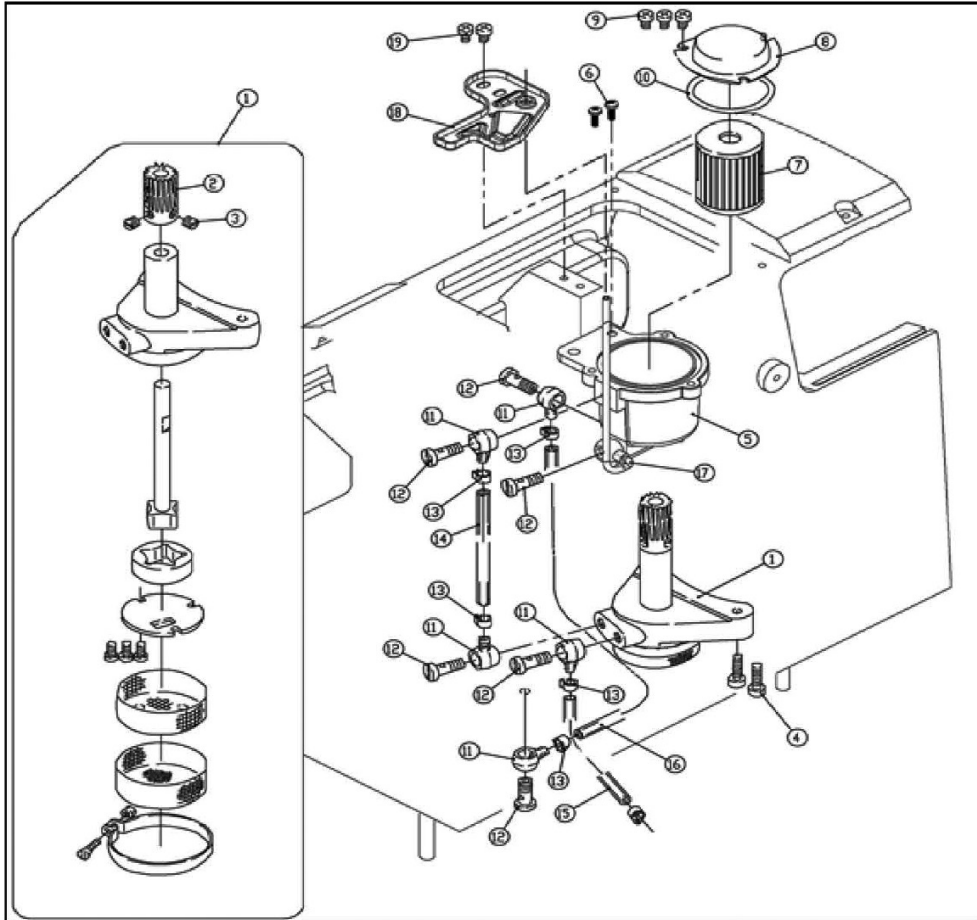

18. Lubrication Mechanism (one)

NO.	JIN CODE	NAME	Qty		
			three	four	five
1	JINBF889274505A91	Pump	1	1	1
2	JINBF889211618	Worm Wheel	1	1	1
3	JINBF8895060	Screw	2	2	2
4	JINBF8004529	Screw	2	2	2
5	JINKR1810	Tank	1	1	1
6	JINBF310167022	Screw	2	2	2
7	JINBF700M156	Filter Element	1	1	1
8	JINBF889274510	Oil Clearer	1	1	1
9	JINBF8007019	Screw	1	1	1
10	JINBF889240307	Seal Ring	1	1	1
11	--	Joint	5	5	5
12	JINBF800240328	Joint Screw	6	6	6
13	JINBF800240328	Screw	1	1	1
14	--	Tube	1	1	1
15	--	Tube	1	1	1
16	--	Tube	1	1	1
17	JINKR1832	Screw	1	1	1
18	JINKR1831	Oil Gusrd	1	1	1
19	JINBF80007130	Screw	2	2	2