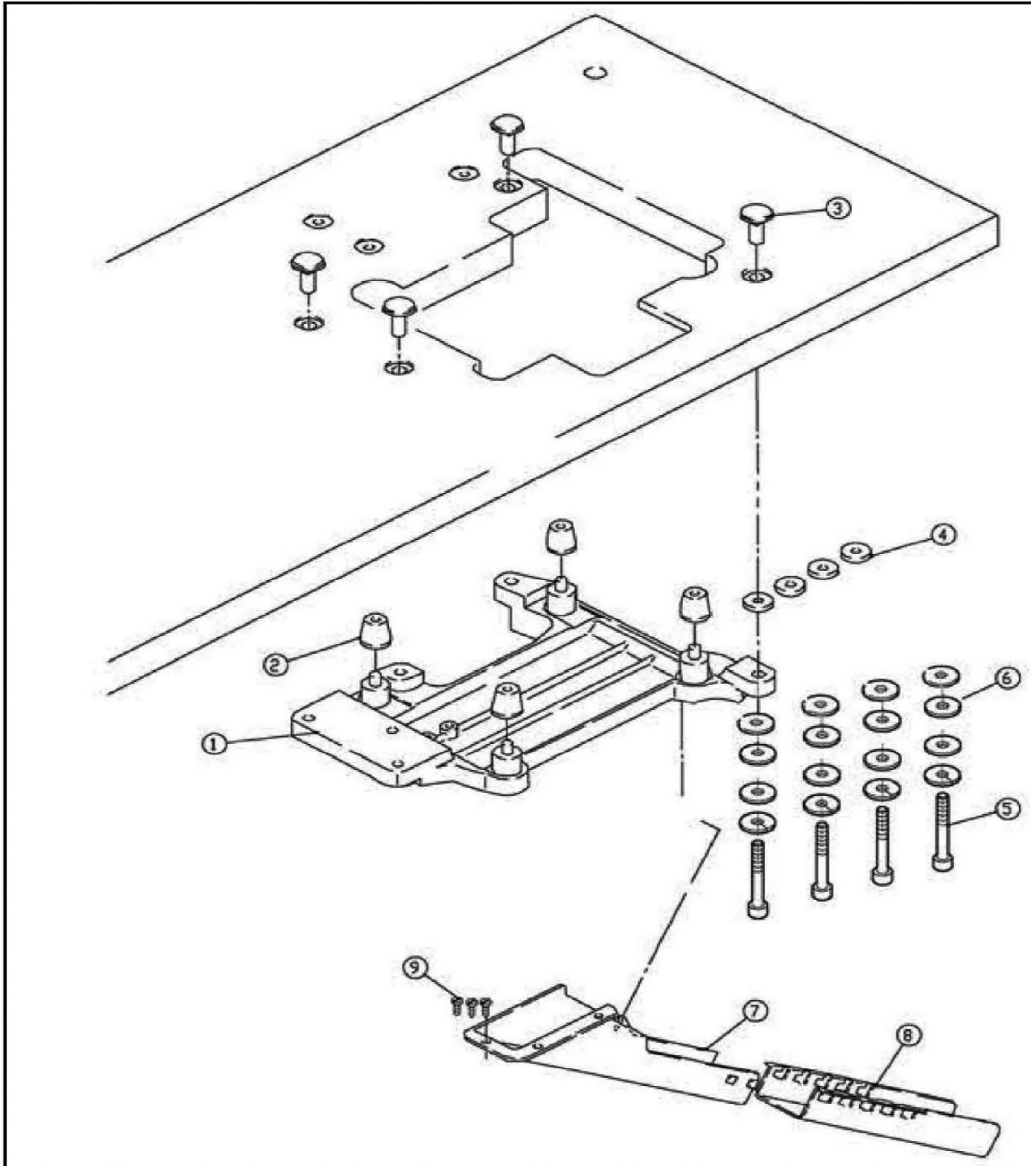

22. Parts For Semi-Submerged Installation

NO.	JIN CODE	NAME	Qty		
			three ethe	four ther	five ther
1	JINBF889276001	Rest Board	1	1	1
2	JINBFX5179483	Cushion Rubber	4	4	4
3	JINBF8892206336	Nut	4	4	4
4	JINBF700M186	Washer	4	4	4
5	JINBF700M184	Screw	4	4	4
6	JINBF889206337	Washer	16	16	16
7	JINBF889276002	Waste Chute	1	1	1
8	JINBF8892760022	Funnel	1	1	1
9	JINBF8894904	Screw	3	3	3