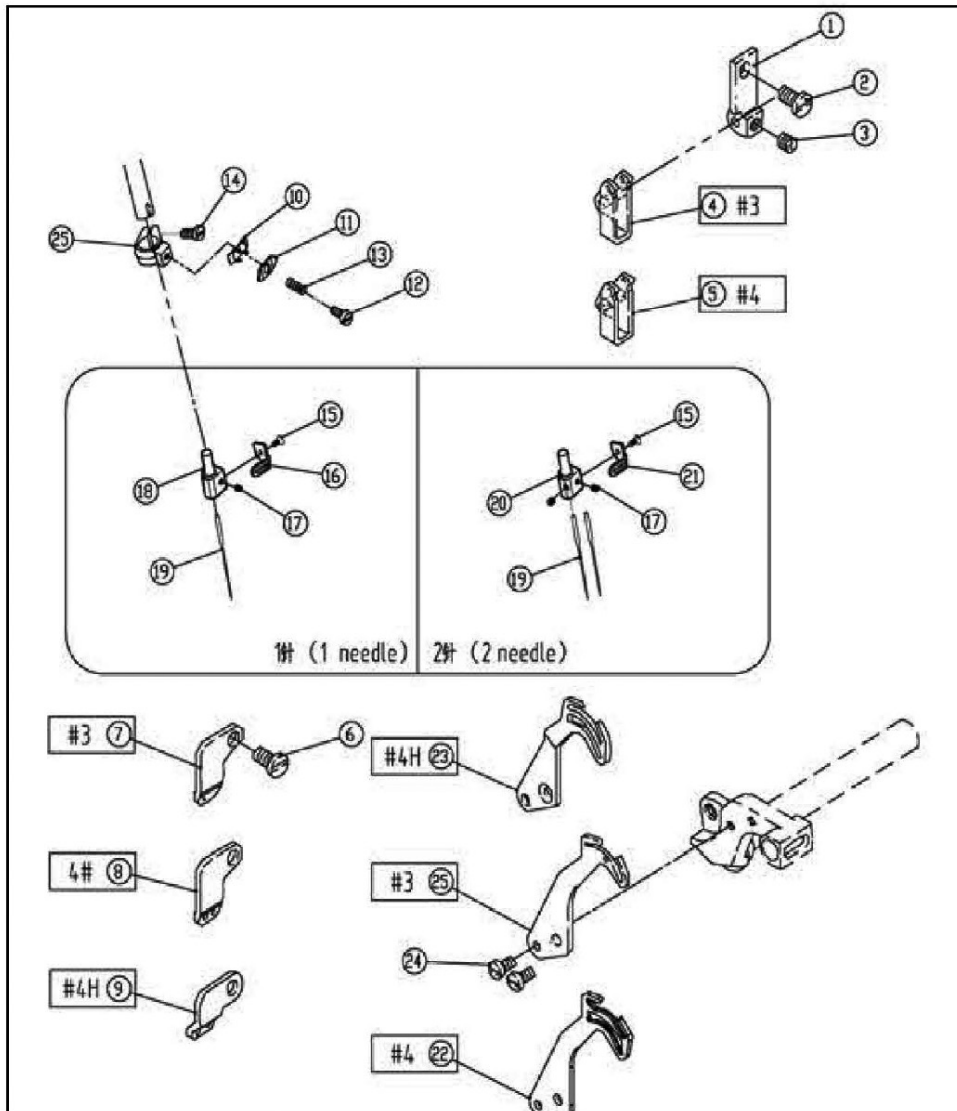

7. Thread Guide and Thread Takeup (Three/four Thread)

NO.	JIN CODE	NAME	Qty		
			three	four	five
1	JINBF889275015	Bracket	1	1	0
2	JINBF8007130	Screw	1	1	0
3	JINBF310164543	Screw	1	1	0
4	JINBF889275013A	Thread Guide	1	0	0
5	JINBF889275013	Thread Guide	0	1	0
6	JINBF8007130	Screw	1	1	0
7	JINBF889275018	Thread Eyelet	1	0	0
8	JINBF889275018A	Thread Eyelet	0	1	0
9	JINBF889275018AH	Thread Eyelet-H	0	1	0
10	JINBF889275011	Thread Retainer	1	1	0
11	JINBF889275012	Thread Retainer	1	1	0
12	JINBF8897163	Screw	1	1	0
13	JINBF889240326	Spring	1	1	0
14	JINBF8897035	Screw	1	1	0
15	JINBF700SM235	Screw	1	1	0
16	JINBF889275019A	Needle Holder Asse	1	0	0
17	JINBF310164554	Screw	1	1	0
18	JINBF889179630	Needle Holder Asse	1	0	0
19	JINBF70011JZ	Needle	1	2	0
20	JINBF889277022	Needle Holder Asse	0	1	0
21	JINBF889275019B	Needle Holder Asse	0	1	0
22	JINBF889275017	Thread Takeup	0	1	0
23	JINBF889275017H	Thread Takeup-H	0	1	0
24	JINBF8007008	Screw	2	2	0
25	JINBF889275016	Thread Takeup	1	0	0