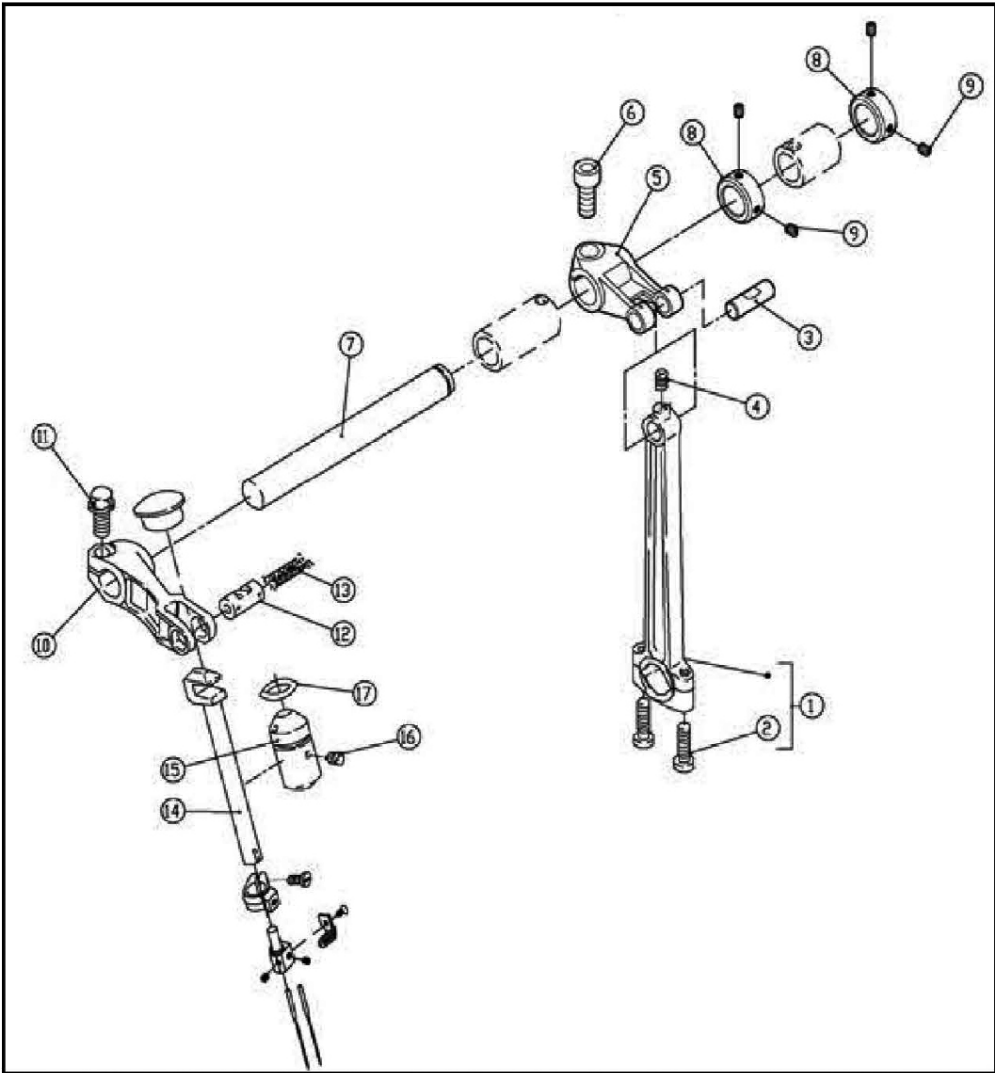

9. Needle Drive Mechanism (one)

NO.	JIN CODE	NAME	Qty		
			three	four	five
1	JINBF889271000-92	Connection	1	1	1
2	JINBF2002040103	Screw	2	2	2
3	JINBF800271001	Pin	1	1	1
4	JINBF8004538	Screw	1	1	1
5	JINBF889271002-92	Crank	1	1	1
6	JINBF80045331	Screw	1	1	1
7	JINBFX5271003A	Shaft	1	1	1
8	JINBFX5240308A	Collar	2	2	2
9	JINBF310164554	Screw	4	4	4
10	JINBF889271004	Lever	1	1	1
11	JINBF8007150	Screw	1	1	1
12	JINBF889271022A91	Shaft	1	1	1
13	JINBF889202177	Oil wick	1	1	1
14	JINBF889271005A	Needle Bar	1	1	1
15	JINBF889271005B	Bushing	1	1	1
16	JINBF310164546	Screw	1	1	1
17	JINBF889201022	O Ring	1	1	1