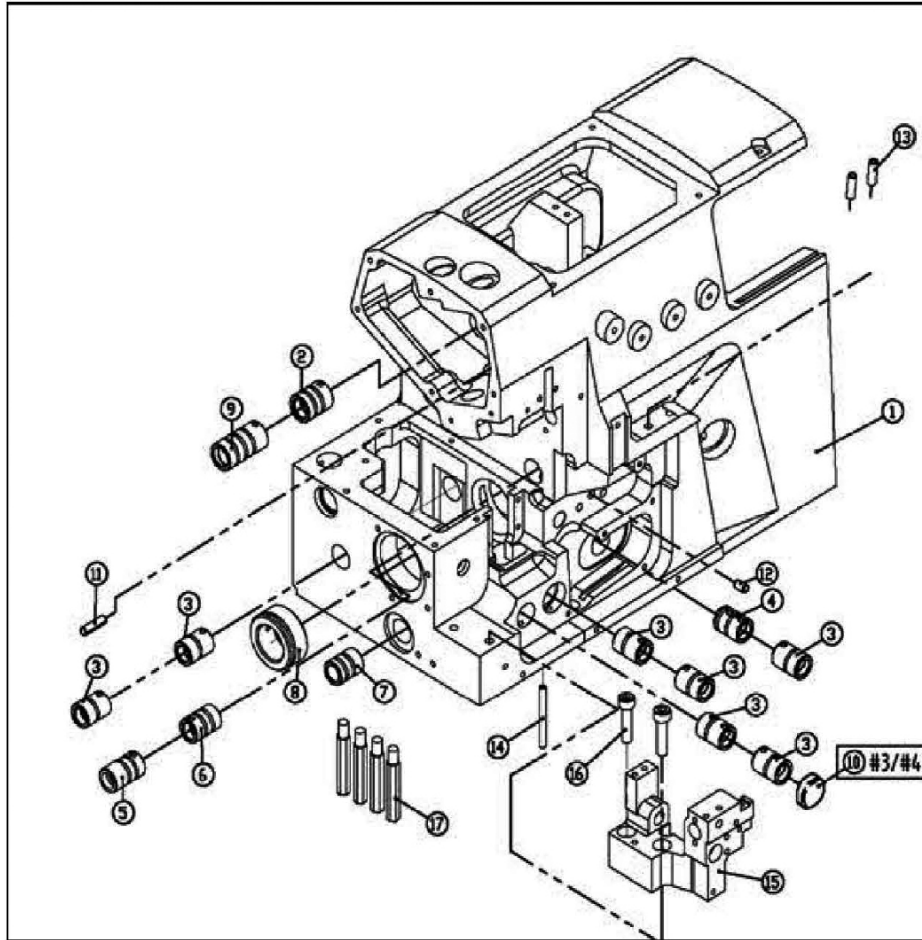

1. Machine Bed Frame

NO.	JIN CODE	NAME	Qty		
			three	four	five
1	JIN031KR0101L-7	Machine Bed Frame	1	1	1
2	JINBF889ZT02	Bushing	1	1	1
3	JINBF889ZT03	Bushing	5	5	7
4	JINBF889ZT04	Bushing	1	1	1
5	JINBF889ZT05	Bushing	1	1	1
6	JINBF889ZT06	Bushing	1	1	1
7	JINBF889ZT07	Bushing	1	1	1
8	JINBF889ZT08	Bushing	1	1	1
9	JINBF889ZT01	Bushing	1	1	1
10	JINBF800208173	Plug	1	1	0
11	JINBF800201002	Pin	1	1	1
12	JINBF889210182	Pin	1	1	1
13	JINBF889240325	Pipe	2	2	2
14	JINBF889240299	Pin	1	1	1
15	JINBF889270008-91	Bracket Assembly	1	1	1
16	JINBF8894511	Screw	2	2	2
17	JINBF800270047	Screw	4	4	4