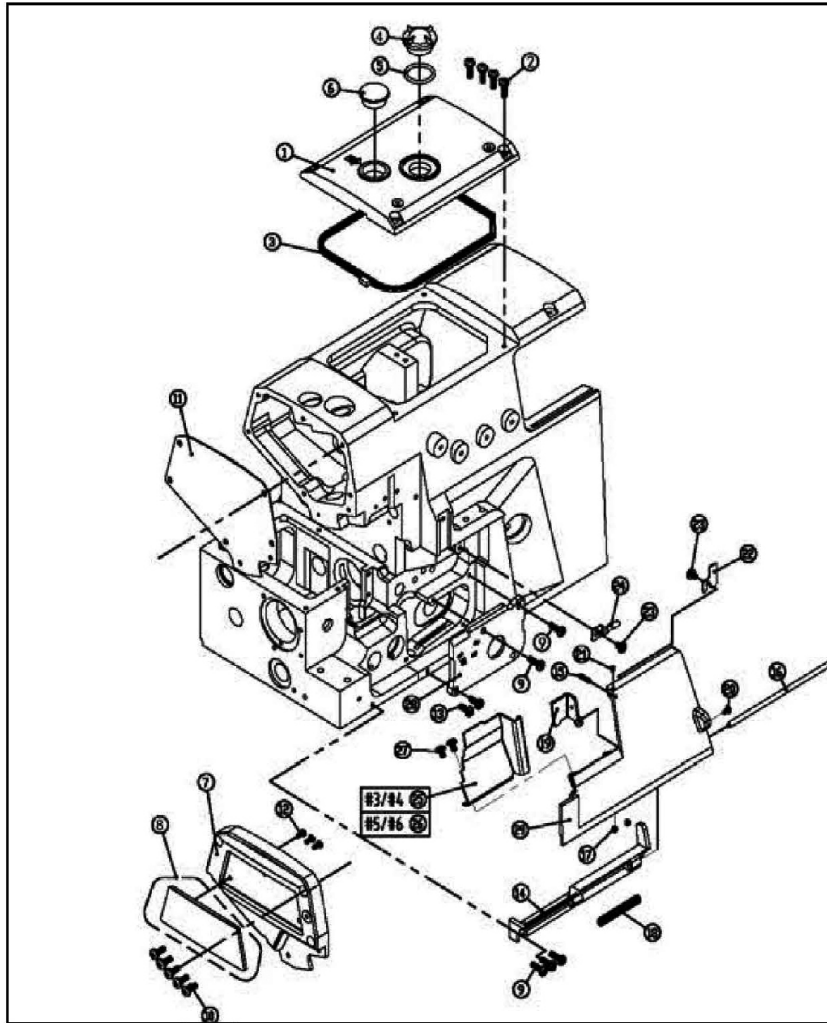

2. Cover (one)

NO.	JIN CODE	NAME	Qty		
			three	four	five
1	JINKR0201	Top Cover	1	1	1
2	JINBF310167020	Screw	4	4	4
3	JINKR0203	Gasket	1	1	1
4	JINPF5550824	Oil sight window	1	1	1
5	JINPF5550825	Oring	1	1	1
6	JINBF889275540	Plug	1	1	1
7	JINKR0207	Cover	1	1	1
8	JINKR0245	Cover	1	1	1
9	JINBF310167021	Screw	5	5	5
10	JINBF8007019	Screw	5	5	5
11	JINKP0208	Cushion	1	1	1
12	JINBF310167010	Screw	3	3	3
13	JINBF310167020	Screw	2	2	2
14	JINBF889270014	Hinge	1	1	1
15	JINBF8894574	Screw	1	1	1
16	JINBF800240043	Pin	1	1	1
17	JINBF310164543	Screw	2	2	2
18	JINBF800240301	Spring	1	1	1
19	JINBF889270018	Latch	1	1	1
20	JINBF310167011	Screw	1	1	1
21	JINBF310164535	Screw	1	1	1
22	JINBF889270017	Latch	1	1	1
23	JINBF8007018	Screw	2	2	2
24	JINBF800210044	Flat Spring	1	1	1
25	JINBF889270012	Front Cover (left)	1	1	0
26	JINBF889270013	Front Cover (left)	0	0	1
27	JINBF8007130	Screw	2	2	2
28	JINBF889270153	Side Cover	1	1	1
29	JINBFX52700111	Front Cover (right)	1	1	1