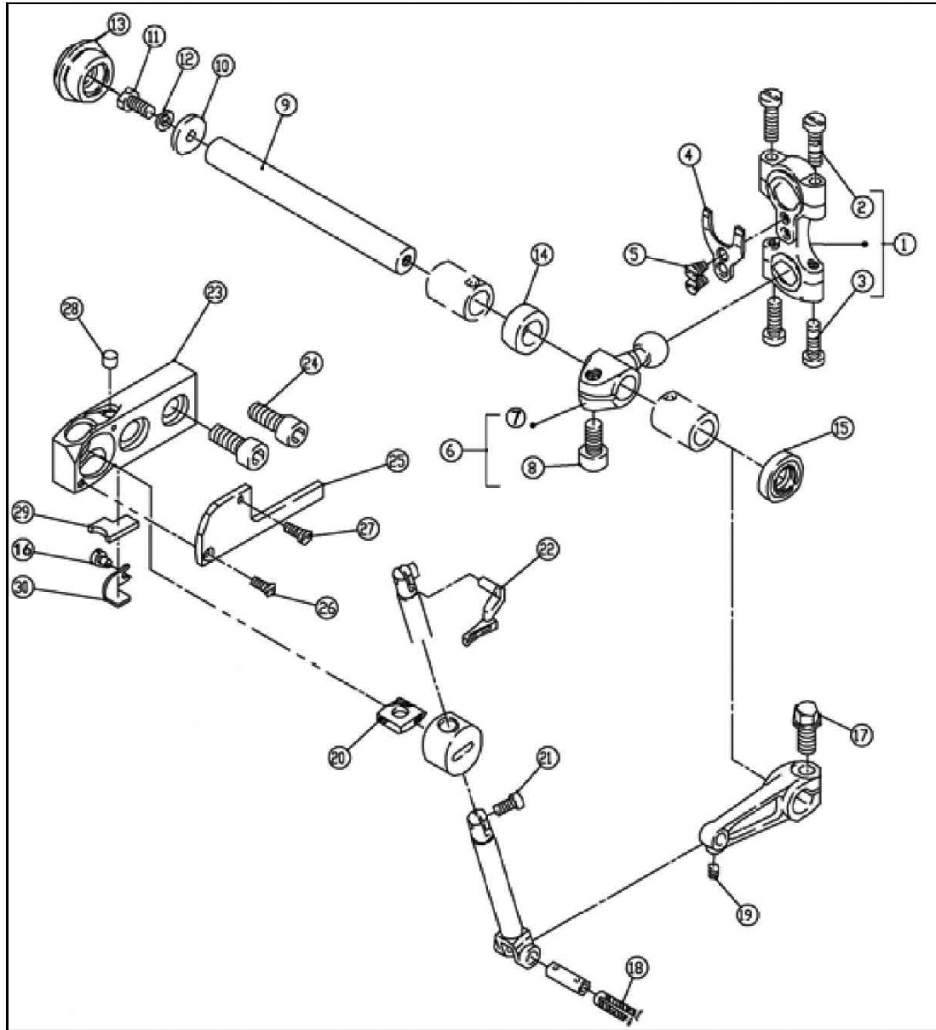

11. Upper Looper Drive Mechanism

NO.	JIN CODE	NAME	Qty		
			three	four	five
1	JIN889271500-92	Connection	1	1	1
2	JINBF310167023	Screw	2	2	2
3	JINBF310167022	Screw	2	2	2
4	JINBFX52715011	Washer	1	1	1
5	JINBF8007041	Screw	2	2	2
6	JINBF889271502	Crank	1	1	1
7	JINBF889271502-92	Crank	1	1	1
8	JINBF80045331	Screw	1	1	1
9	JINBF889271504	Shaft	1	1	1
10	JINBF800240338	Washer	1	1	1
11	JINBF8007174	Screw	1	1	1
12	JINBF800303067	Washer	1	1	1
13	JINBF889275540	Plug	1	1	1
14	JINBF889210122	Spacer	1	1	1
15	JINBF700M83	Oil Seal	1	1	1
16	JINBF310167010	Screw	1	1	1
17	JINBF8007150	Screw	1	1	1
18	JINBF889202176	Felt	1	1	1
19	JINBF310164545	Screw	1	1	1
20	JINBF889179130	Felt	1	1	1
21	JINBF8897035	Screw	1	1	1
22	XXXXXXX	Upper Looper	1	1	1
23	JINBF889271510	Upper Looper Brack	1	1	1
24	JINBF8004510	Screw	2	2	2
25	JINBF889271543	Cover	1	1	1
26	JINBF8007039	Screw	1	1	1
27	JINBF8897033	Screw	1	1	1
28	— — —	Oil Wick	1	1	1
29	JINBF889274589	Felt	1	1	1
30	JINBF889274588	Bracket	1	1	1