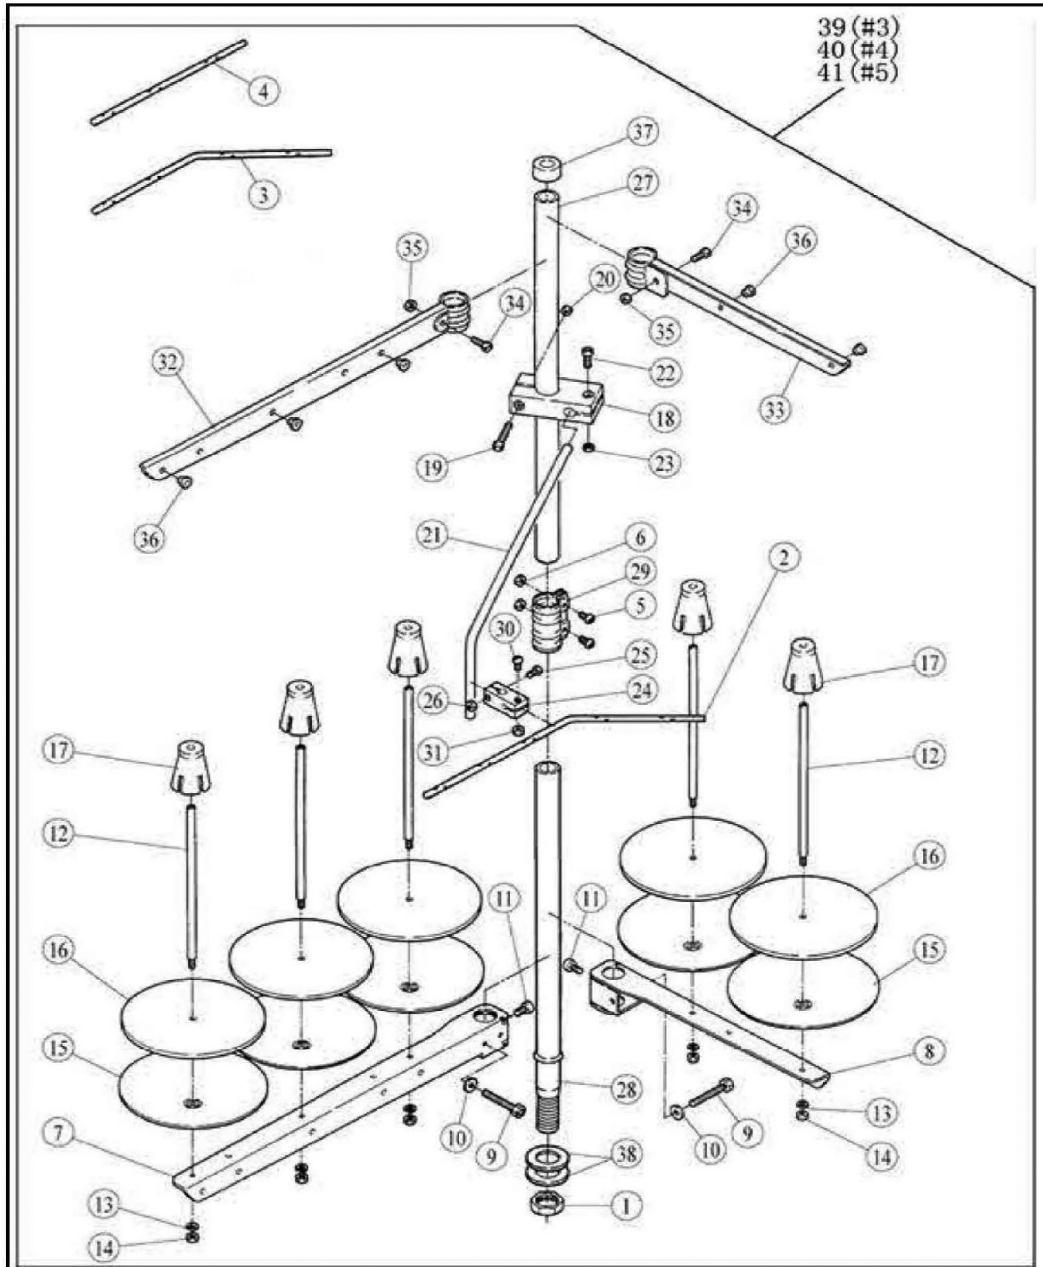

21. Thread Stand

NO.	JIN CODE	NAME	Qty		
			three	four	five
1	JINBF8894835	Nut	1	1	1
2	JINBF889293A	Thread Guide 5-Spool	0	0	1
3	JINBF889293B	Thread Guide 4-Spool	0	1	0
4	JINBF889293C	Thread Guide 3-Spool	1	0	0
5	JINBF8894021	Screw	2	2	2
6	JINBF8894067	Nut	2	2	2
7	JINBF889505-PA	Thread Hanger	1	1	1
8	JINBF889505APA	Thread Hanger	1	1	1
9	JINBF8897102	Screw	2	2	2
10	JINBF889512	Washer	2	2	2
11	JINBF8894022	Screw	2	2	2
12	JINBF889380A	Spool Pin	6	6	6
13	JINBF889201252	Spring Washer	6	6	6
14	JINBF8894803	Nut	6	6	6
15	JINBF889381-PA	Spool Seat Disc	6	6	6
16	JINBF889507	Spool Gushion	6	6	6
17	JINBF889382-PA	Spool Cushion	6	6	6
18	JINBF889383-PA	Holder	1	1	1
19	JINBF8894014	Screw	1	1	1
20	JINBF8894803	Nut	1	1	1
21	JINBF889384	Thread Guide Arm	1	1	1
22	JINBF8894012	Screw	1	1	1
23	JINBF8894803	Nut	1	1	1
24	JINBF889233-PA	Holder	1	1	1
25	JINBF8894012	Screw	1	1	1
26	JINBF8894803	Nut	1	1	1
27	JINBF889502-PA	Column Pipe Upper	1	1	1
28	JINBF889503-PA	Column Pipe Lower	1	1	1
29	JINBF889504-PA	Joint	1	1	1
30	JINBF8894012	Screw	1	1	1
31	JINBF8894803	Nut	1	1	1
32	JINBF889527-PA	Thread Hanger	1	1	1
33	JINBF889527APA	Thread Hanger	1	1	1
34	JINBF8894021	Screw	2	2	2
35	JINBF8894067	Nut	2	2	2
36	JINBF889506	Thread Eyelet	6	6	6
37	JINBF889386	Rod Cap	1	1	1
38	JINBF889509	Washer	2	2	2
39	JINBF7003M17	Thread Stand Componen	1	0	0
40	JINBF7004M17	Thread Stand Componen	0	1	0
41	JINBF7005M17	Thread Stand Componen	0	0	1