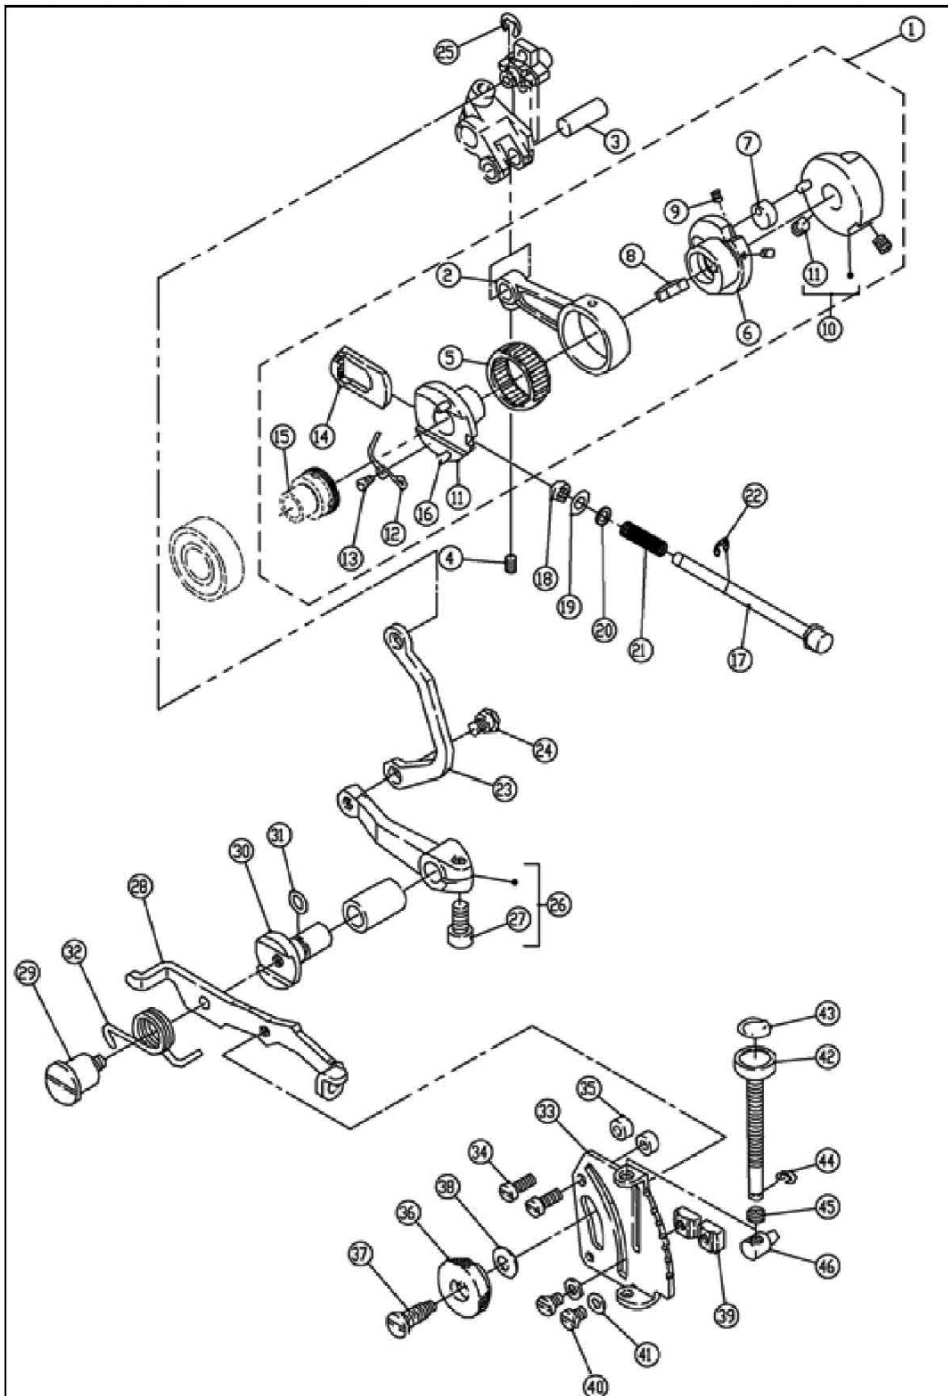

14. Differential feed adjusting mechanism

NO.	JIN CODE	NAME	Qty		
			three	four	five
1	JINBF889270507-92	Connection	1	1	1
2	JINBF889272500	Connection	1	1	1
3	JINBF800271001	Pin	1	1	1
4	JINBF8004538	Screw	1	1	1
5	JINBF800240012	Needle Bearing	1	1	1
6	JINBF889272501	Eccent	1	1	1
7	JINBF889210129	Feed Eccent	1	1	1
8	JINBF800210130	Flat Spring	1	1	1
9	JINBF310164535	Screw	2	2	2
10	JINBF889270506-91	Regulator	1	1	1
11	JINBF310164514	Screw	2	2	2
12	JINBF889272503	Spring	1	1	1
13	JINBF8007038	Screw	1	1	1
14	JINBF889272502	Ratchet	1	1	1
15	JINBF889270507	Retaining gear	1	1	1
16	JINBF800272504-91	Eccent Assembly	1	1	1
17	JINBF889272509	Push Button	1	1	1
18	JINBF889240315	Gaket	1	1	1
19	JINBF889240314	Washer	1	1	1
20	JINBF889208949	O Ring	1	1	1
21	JINBF889240317	Spring	1	1	1
22	JINBF31016200555	Ring	1	1	1
23	JINBF889272529	Link	1	1	1
24	JINBF8897058	Screw	1	1	1
25	JINBF889202522	Ring	1	1	1
26	JINBF889272530	Lever	1	1	1
27	JINBF80045331	Screw	1	1	1
28	JINBF889272532	Lever	1	1	1
29	JINBF8007161	Screw	1	1	1
30	JINBF889272533A	Shaft	1	1	1
31	JINBF889204185	O Ring	1	1	1
32	JINBF800272534	Spring	1	1	1
33	JINBF889272535	Regulator Plate	1	1	1
34	JINBF310167021	Screw	2	2	2
35	JINBF889240321	Washer	2	2	2
36	JINBF889252069	Nut	1	1	1
37	JINBF8897059A	Screw	1	1	1
38	JINBF800211301	Washer	1	1	1
39	JINBF889252658	Nut	2	2	2
40	JINBF8007081	Screw	2	2	2
41	JINBF31016303448	Washer	2	2	2
42	JINBF889272538A	Ad justing Bar	1	1	1
43	—	Seal	1	1	1
44	JINBF31016200555	Ring	1	1	1
45	JINBF889240559	Spring	1	1	1
46	JINBF889272539A	Nut	1	1	1