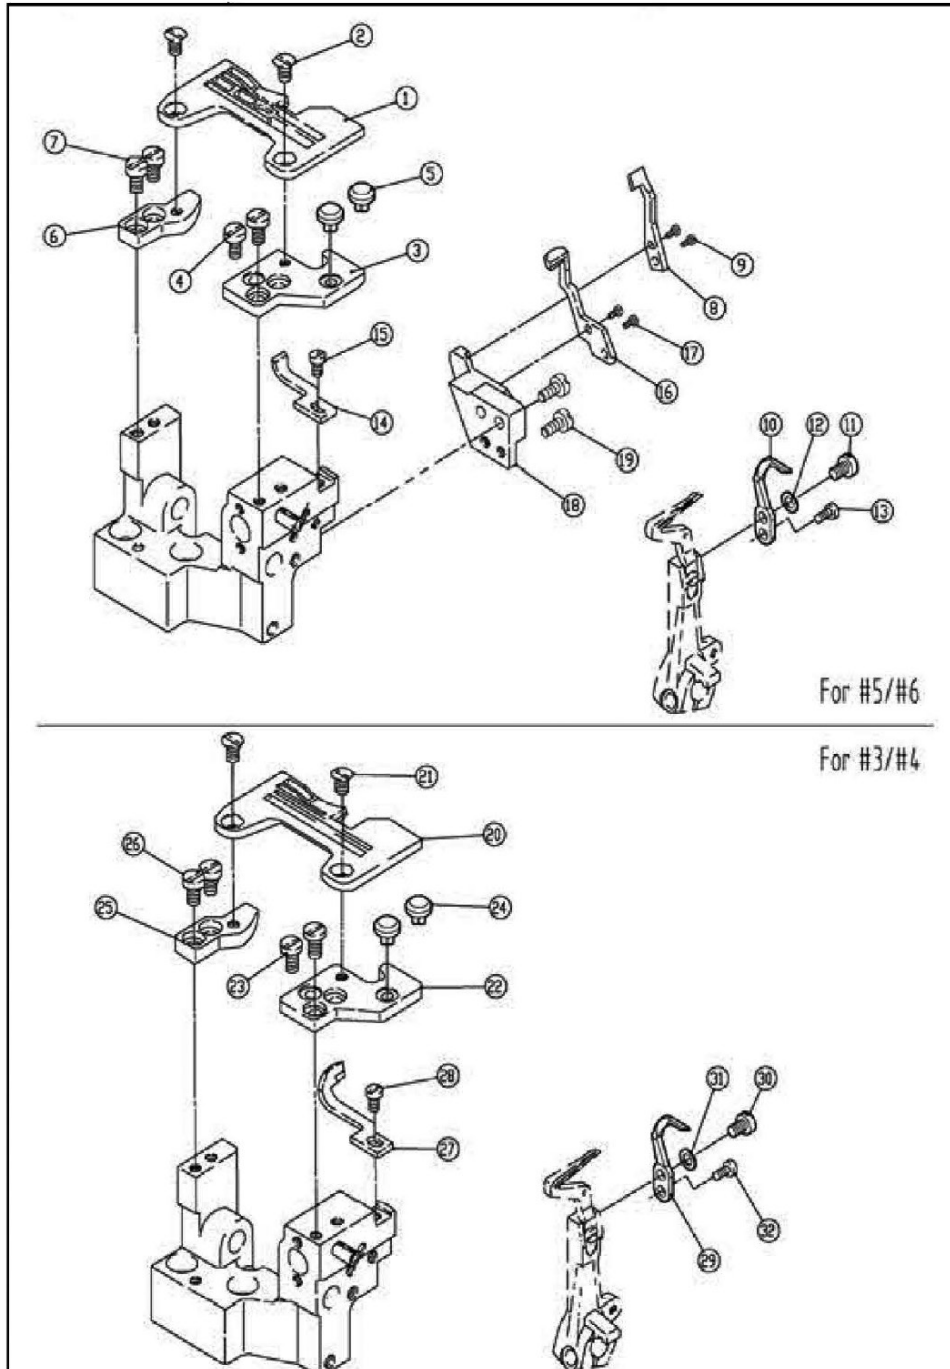

10. Needle Drive Mechanism (two)

NO.	JIN CODE	NAME	Qty		
			three	four	five
1	XXXXXXXX	Needle Plat	0	0	1
2	JINBF8007170	Screw	0	0	2
3	JINBF889271010	Bracket	0	0	1
4	JINBF8007130	Screw	0	0	2
5	JINBF800240305	Cushion Rubber	0	0	2
6	JINBF889271011	Bracket	0	0	1
7	JINBF8007019	Screw	0	0	2
8	JINBF889277007	Needle Guard	0	0	1
9	JINBF8007010	Screw	0	0	2
10	JINBF889277004	Needle Guard	0	0	1
11	JINBF8897259	Screw	0	0	1
12	JINBF800202875	Washer	0	0	1
13	JINBF8897165	Screw	0	0	1
14	JINBF889277005	Needle Guard	0	0	1
15	JINBF8007019	Screw	0	0	1
16	JINBF889277006	Needle Guard	0	0	1
17	JINBF8007010	Screw	0	0	2
18	JINBF889271013	Bracket	0	0	1
19	JINBF8897114	Screw	0	0	2
20	XXXXXXXX	Needle Plat	0	1	0
21	JINBF8897170	Screw	2	2	0
22	JINBF889271010	Bracket	1	1	0
23	JINBF8897019	Screw	2	2	0
24	JINBF889240305	Cushion Rubber	2	2	0
25	JINBF889271011	Bracket	1	1	0
26	JINBF8897019	Screw	2	2	0
27	XXXXXXXX	Needle Guard	1	1	0
28	JINBF8897019	Screw	1	1	0
29	XXXXXXXX	Needle Guard	1	1	0
30	JINBF8897259	Screw	1	1	0
31	JINBF889240222	Spring	1	1	0
32	JINBF8897165	Screw M3	1	1	0