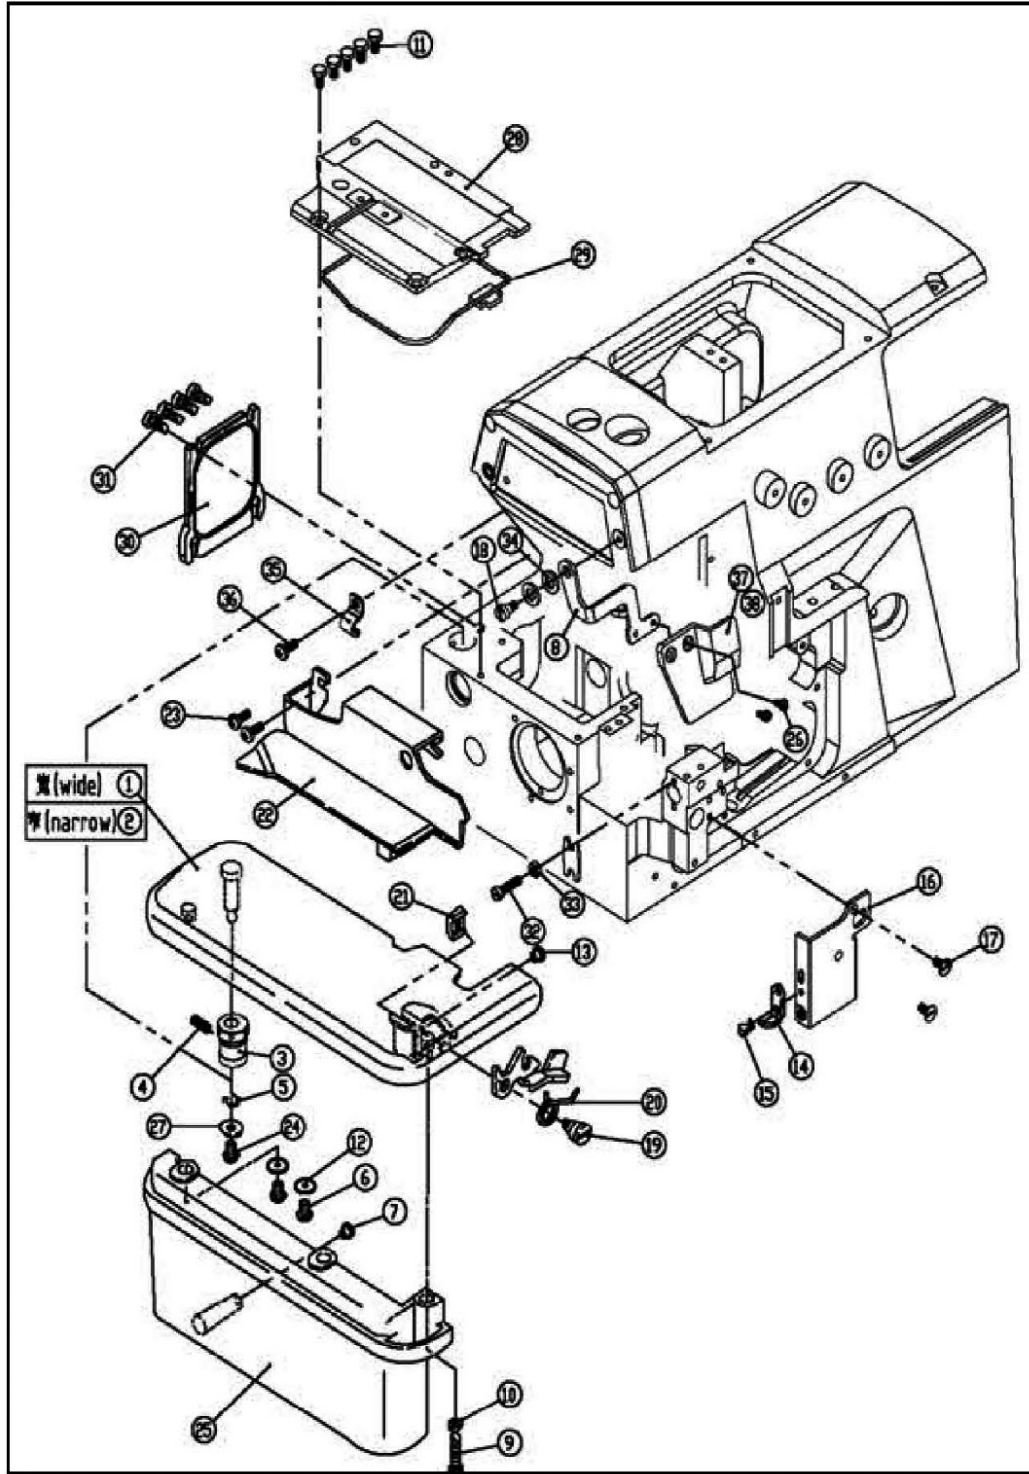

3. Cover (two)

NO.	JIN CODE	NAME	Qty		
			three	four	five
1	JINBF889270037	Cloth Plate	1	1	1
2	JINBF889270037	Cloth Plate	1	1	1
3	JINBF800270042	Bushing	1	1	1
4	JINBF310164543	Screw	1	1	1
5	JINBF800210307	Washer	1	1	1
6	JINBF8007019	Screw	2	2	2
7	JINBF800240305	Cushion Rubber	1	1	1
8	JINKP0330	Eye Guide	1	1	1
9	JINBF310167025	Screw	1	1	1
10	JINBF800240343	Washer	2	2	2
11	JINBF310167084	Screw	5	5	5
12	JINBF800240343	Washer	2	2	2
13	JINBF800240305	Cushion Rubber	1	1	1
14	JINBF800270049	Latch	1	1	1
15	JINBF8007180	Screw	1	1	1
16	JINBF889270015	Plate	1	1	1
17	JINBF8007077	Screw	2	2	2
18	JINBF310167066	Screw	1	1	1
19	JINBF8007172	Screw	1	1	1
20	JINBF800270044	Spring	1	1	1
21	JINBF800270045	Bracket	1	1	1
22	JINBF889270019	Fabric Guide	1	1	1
23	JINBF8007019	Screw	2	2	2
24	JINBF8007019	Screw	2	2	2
25	JINBFX52700302-UB	Sike Cover	1	1	1
26	JINBF310164543	Screw	1	1	1
27	JINBF800210307	Washer	1	1	1
28	JINBF889270177	Bed Cover Plate As	1	1	1
29	JINBF889270023	Gasket	1	1	1
30	JINBFX5270026B	Cover Plate	1	1	1
31	JINBF310167020	Screw	4	4	4
32	JINBF310167023	Screw	1	1	1
33	JINBF310164821	Nut	1	1	1
34	JINBF800210307	Washer	2	2	2
35	JINKR0246	Ply-yarn drill	1	1	1
36	JINBF8007019	Screw	1	1	1
37	JINBF889270032	Fye Gulde	1	1	1
38	JINBF889270033	Fye Gulde	0	0	0