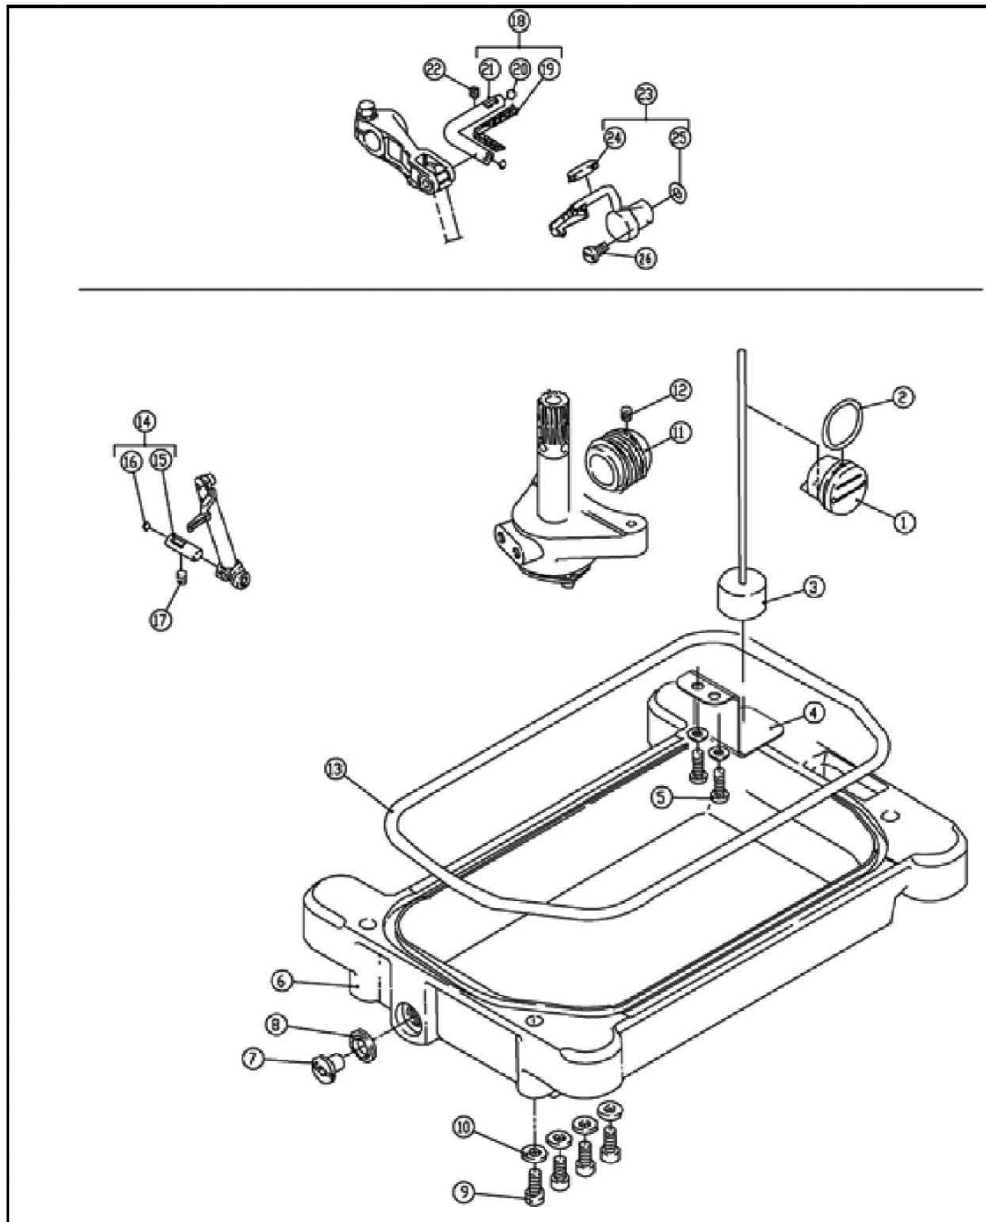

19. Lubrication Mechanism (two)

NO.	JIN CODE	NAME	Qty		
			three	four	five
			ether	ther	ther
1	JINBF889274502	OIL SIGHT GAUGE	1	1	1
2	JINBF889230043	O Ring	1	1	1
3	JINBFX5210193A92	Indicator Complete	1	1	1
4	JINKR1904	OIL INDICATOR SUPP	1	1	1
5	JINBF310167021	Screw	2	2	2
6	JINBF889274503-91	Oil Reservoir	1	1	1
7	JINBF8005318B	Screw	1	1	1
8	JINBF800202287A	Washer	1	1	1
9	JINBF310164531	Screw	4	4	4
10	JINBF800240339	Washer	4	4	4
11	JINBF889274507	Worm	1	1	1
12	JINBF310164514	Screw	1	1	1
13	JINBF889274501	Gasket	1	1	1
14	JINBF889274514	Pipe Assy	1	1	1
15	— —	Oil Wick	0.04	0.04	0.04
16	JINBF889240038	Rubber Plug	1	1	1
17	JINBF310164543	Screw	2	2	2
18	JINBF889274516-91	Pipe	1	1	1
19	— —	Oil Wick	0.04	0.04	0.04
20	JINBF889240097	Rubber Plug	2	2	2
21	JINBF889274513	Pipe	1	1	1
22	JINBF310164543	Screw	2	2	2
23	JINBF889274523-91	Joint	1	1	1
24	JINBF889274522	Felt	1	1	1
25	JINBF889204185	O Ring	1	1	1
26	JINBF8894543	Screw	1	1	1