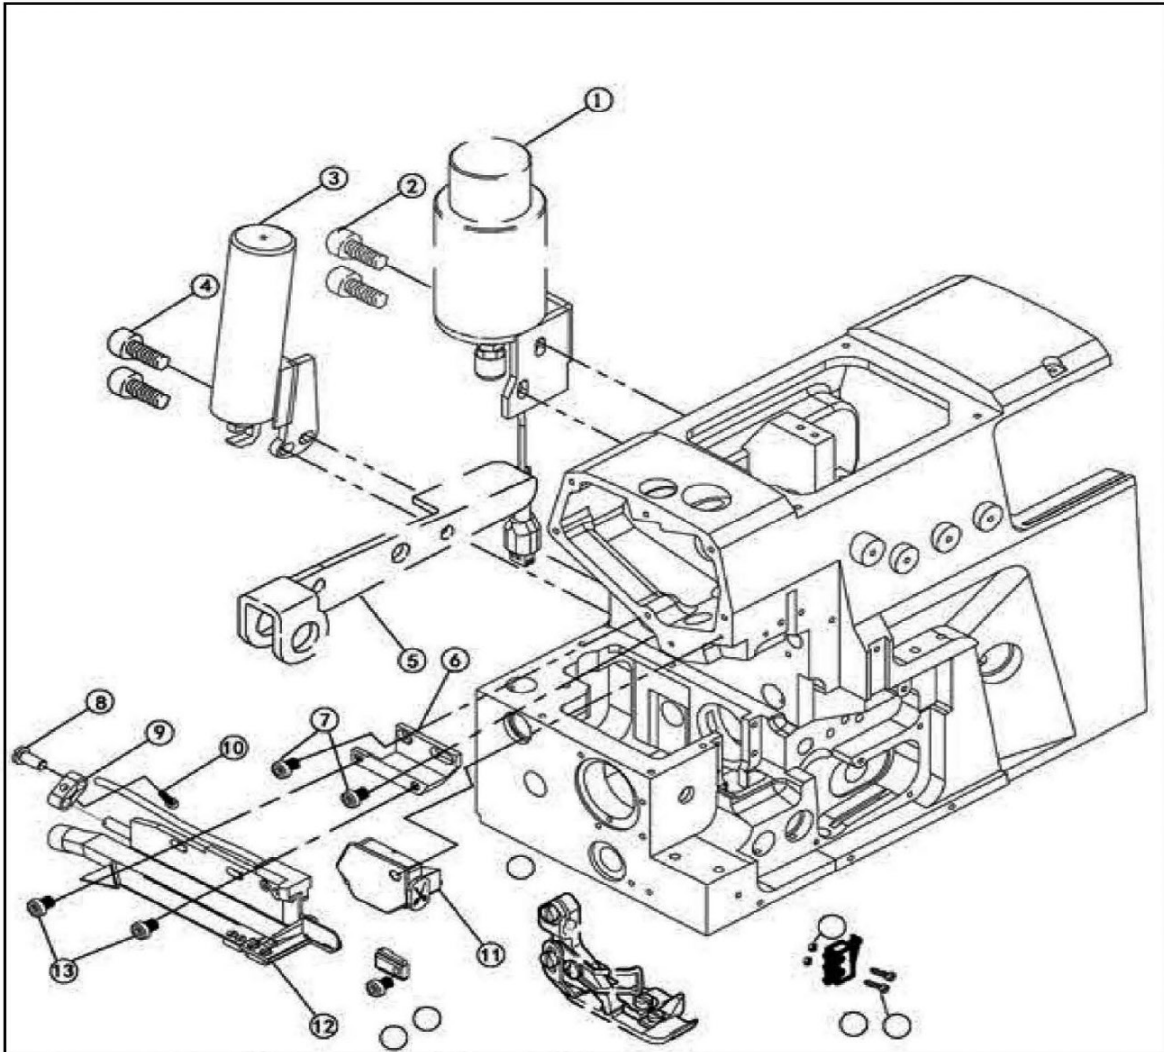

25. Automatic Trimming Parts

NO.	JIN CODE	NAME	Qty		
			three	four	five
1	JINKRDCY-YT	Electromagnet Assembly	1	1	1
2	JINBF8004510	Screw	1	1	1
3	JINKRDY-IX	Electromagnet Assembly	1	1	1
4	JINBF8004510	Screw	1	1	1
5	JINBF889UT274007	Lever	1	1	1
6	JINKRDZDZ	Bracket	1	1	1
7	JINBF140406-28	Screw	1	1	1
8	JINBF889UTQX	Pin	1	1	1
9	JINKRDZQB	Grank	1	1	1
10	JINKR2410	Screw	1	1	1
11	JINBFR5TSGY	Up Inductor	1	1	1
12	JINBFX5YTJXDZJ	Cutter Assembly	1	1	1
13	JINBF700S033	Screw	1	1	1
14	JINKR2514	Screw	1	1	1
15	JINKR2515	Safety Switch-1	1	1	1
16	JINKR2516-91	Presser Foot-UT	0	1	0
17	JINNK-620250200-4	Knob	1	1	1
18	JINKR2518	Safety Switch-2	1	1	1
19	JINSK-410251202-4	Screw	1	1	1