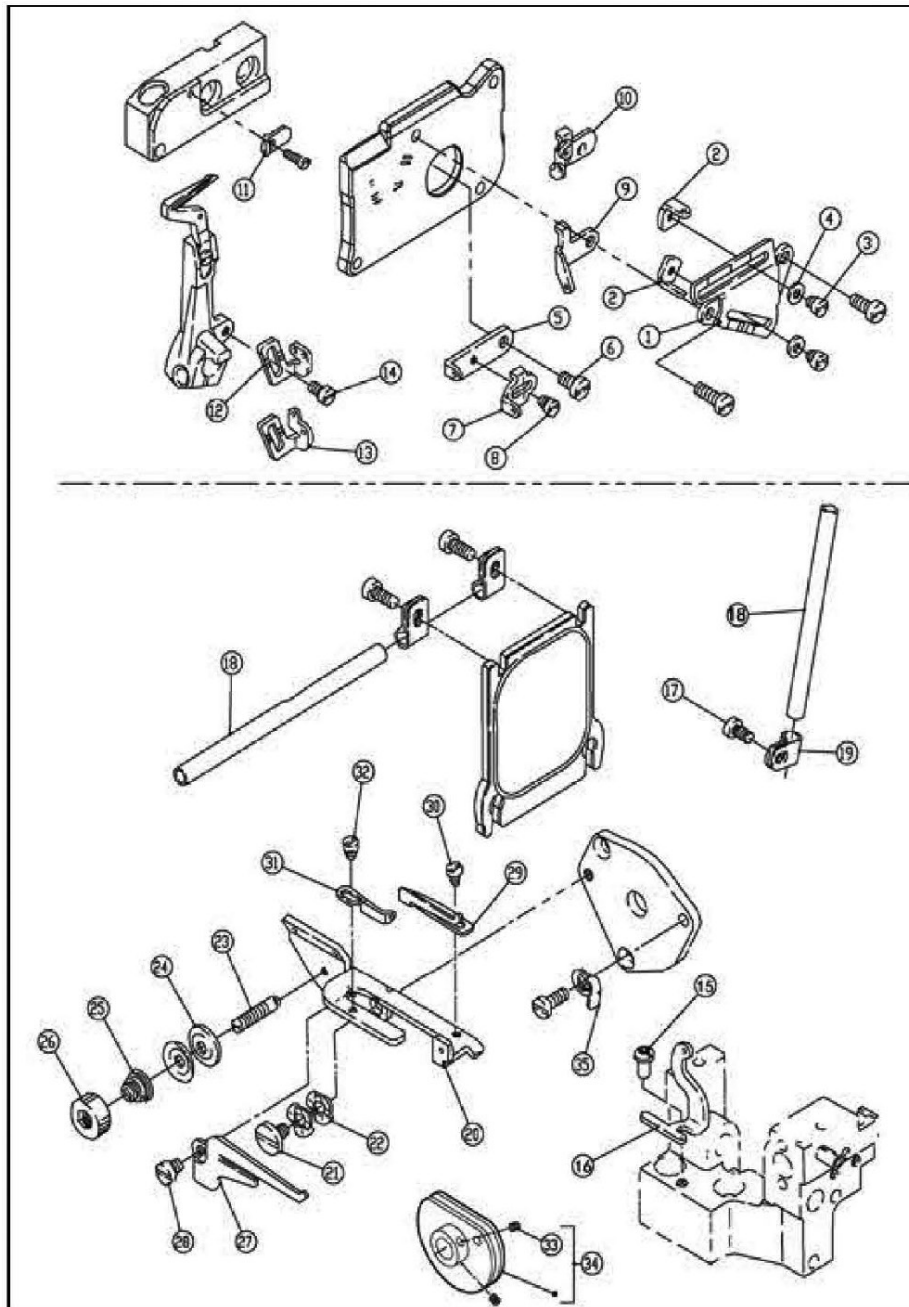

8. Thread Guide and Thread Takeup

NO.	JIN CODE	NAME	Qty		
			three	four	five
1	JINBF889275004	Bracket	1	1	1
2	JINBF700M810	Thread Guide	2	2	2
3	JINBF8007008	Screw	2	2	2
4	JINBF889202875	Washer	2	2	2
5	JINBF889275005	Thread Takeup	1	1	1
6	JINBF310167020	Screw M4X10	1	1	1
7	JINBF889275006	Thread Guide	1	1	1
8	JINBF8007008	Screw	1	1	1
9	JINBF889275007	Thread Guide	1	1	1
10	JINBF889275055	Thread Guide	1	1	1
11	JINBF889275026	Thread Guide	1	1	1
12	JINBF889275054	Thread Takeup	1	1	1
13	JINBF889275009	Thread Takeup	1	1	1
14	JINBF8007012	Screw	1	1	1
15	JINBF8007018	Screw M4X5	0	0	1
16	JINBF889275038	Thread Guide	0	0	1
17	JINBF8007019	Screw M4X8	0	0	1
18	JINBF800209631	Thread Guide	0	0	2
19	JINBF800206115	Holder	0	0	3
20	JINBF800275033A	Bracket	0	0	1
21	JINBF310167066	Screw	0	0	1
22	JINBF800210307	Washer	0	0	2
23	JINBF310167167	Screw	0	0	1
24	JINBF31016137108	Tension Disc	0	0	2
25	JINBF31016211388	Spring	0	0	1
26	JINBF31016275034	Knob	0	0	1
27	JINBF800275035	Thread Guide	0	0	1
28	JINBF8007018	Screw M4X5	0	0	1
29	JINBF800275036	Thread Guide	0	0	1
30	JINBF8007008	Screw	0	0	1
31	JINBF800275039	Thread Guide	0	0	1
32	JINBF8007008	Screw	0	0	1
33	JINBF310164554	Screw M3X3	0	0	2
34	JINBF800179498	Looper Thread Takeup	0	0	1
35	JINBF800275037	Spring	0	0	1