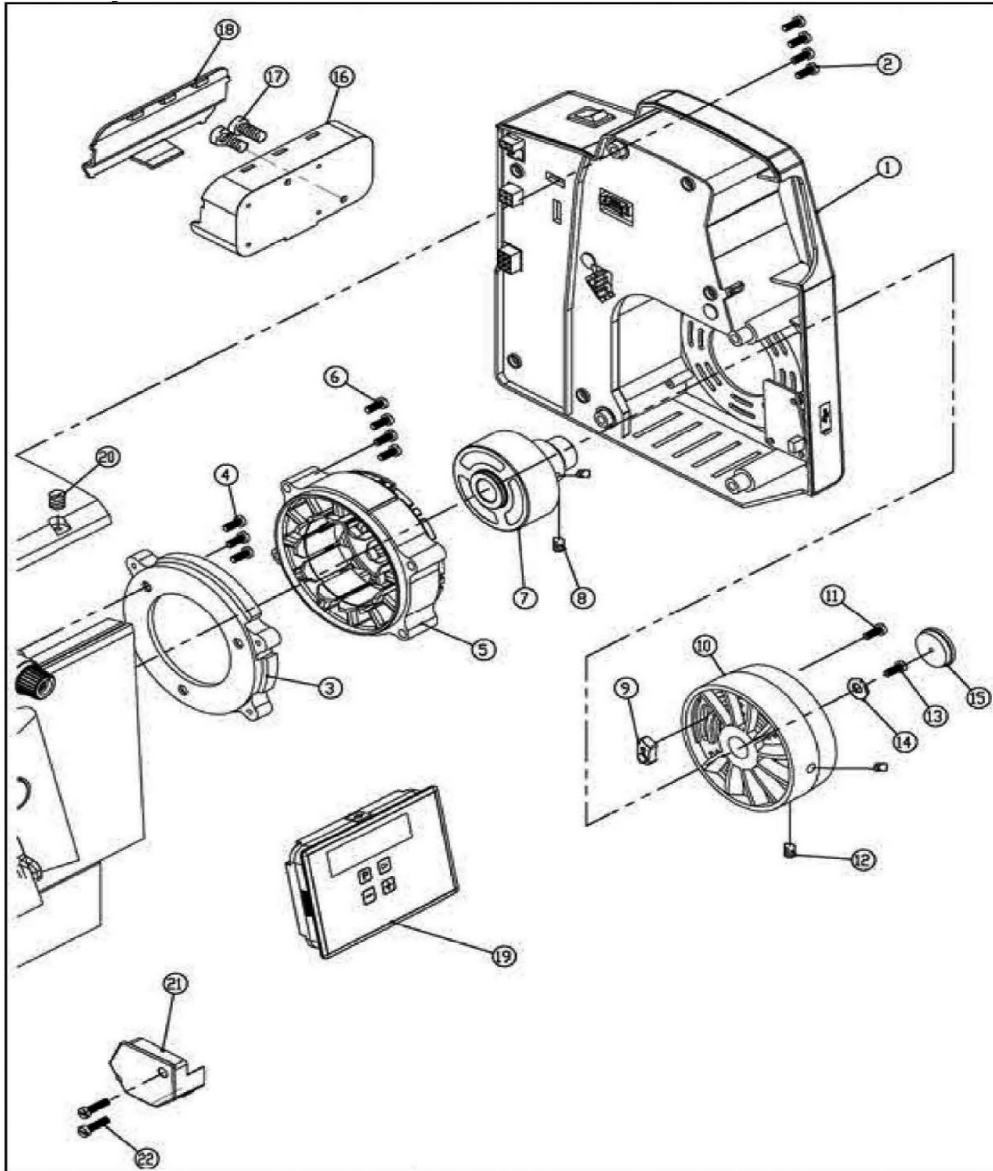

23. Electronic Control Parts (one)

NO.	JIN CODE	NAME	Qty		
			three ethe	four ther	five ther
1	JINBFR1TZDK	CONTROLLER	1	1	1
2	JINPFQ50145	Screw	4	4	4
3	JINKRDJZ	Base	1	1	1
4	JINKR2304	Screw	3	3	3
5	JINKR2305	Motor Stator	1	1	1
6	JINKR2306	Screw	4	4	4
7	JINKR2307	Motor Rotor	1	1	1
8	JINKR2308	Screw	2	2	2
9	JINKR2309	Magnetic Iron	1	1	1
10	JINKR2310	Screw	1	1	1
11	JINPFQ50224	Screw	1	1	1
12	JINBF310164514	Screw	2	2	2
13	JINBF8004534	Screw	1	1	1
14	JINBFXSLDP	Washer	1	1	1
15	JINBFXSLJS	Plug	1	1	1
16	JINBFR1TZJH	Case	1	1	1
17	JINBF310167220	Screw	2	2	2
18	JINBFR1TZJHG	Cover	1	1	1
19	JINBFR1TCZMB	Operation Panel	1	1	1
20	JINBF310164543	Screw	1	1	1
21	JINBFR1TDZJ	Floodlight	1	1	1
22	JINPF9802D26	Screw	1	1	1